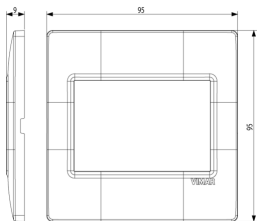

### Plate 3M BS Reflex tobacco

3-module cover plate, British Standard, technopolymer, Reflex tobacco

3 - Active

10 NR

14608 - Frame 3M BS

3D

- **Class group:** Domestic switching devices
- **Class:** Cover frame for domestic switching devices
- **Number of units:** 3
- **Mounting direction:** Horizontal and vertical
- **Number of units horizontal:** 3
- **Number of units vertical:** 1
- **Number of modules horizontal (module system):** 3
- **Number of modules vertical (module system):** 1
- **With mounting grid:** Yes
- **Suitable for subfloor installation duct box:** Yes
- **Suitable for wall duct:** Yes
- **Suitable for built-in installation:** Yes
- **Label space/information surface:** Yes
- **Material:** Plastic
- **Material quality:** Plastic glass

- **Halogen free:** Yes
- **Surface protection:** Untreated
- **Surface finishing:** Glossy
- **Colour:** Brown
- **RAL-number (similar):** 8003
- **Transparent:** No
- **With hinged lid:** No
- **Degree of protection (IP):** IP00
- **Type of fastening:** Clamp mounting
- **Width:** 95,00 mm
- **Height:** 95,00 mm
- **Depth:** 9,00 mm
- **Built-in width:** 95,00 mm
- **Built-in height:** 95,00 mm
- **Diameter bore hole (opening):** 0 mm

- 00. CE Marking - EU
- 01. IMQ - Italy ([download](#))
- 08. ASTA - UK

- 29. QCERT - Colombia
- 43. UKCA mark - Great Britain

8007352372108  
1 NR  
14.5x9.5x0.9 [cm]  
22.8 [g]

8007352376557  
10 NR  
11.7x9.8x10.3 [cm]  
274.9 [g]