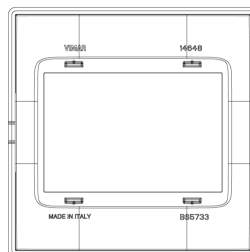

### Plate 3M BS Reflex tobacco

3-module cover plate, British Standard, technopolymer, Reflex tobacco

3 - Active

10 NR

14608 - Frame 3M BS

3D

- **Class group:** Domestic switching devices
- **Class:** Cover frame for domestic switching devices
- **Number of units:** 3
- **Mounting direction:** Horizontal and vertical
- **Number of units horizontal:** 3
- **Number of units vertical:** 1
- **Number of modules horizontal (module system):** 3
- **Number of modules vertical (module system):** 1
- **With mounting grid:** Yes
- **Suitable for subfloor installation duct box:** Yes
- **Suitable for wall duct:** Yes
- **Suitable for built-in installation:** Yes
- **Label space/information surface:** Yes
- **Material:** Plastic
- **Material quality:** Plastic glass

- **Halogen free:** Yes
- **Surface protection:** Untreated
- **Surface finishing:** Glossy
- **Colour:** Brown
- **RAL-number (similar):** 8003
- **Transparent:** No
- **With hinged lid:** No
- **Degree of protection (IP):** IP00
- **Type of fastening:** Clamp mounting
- **Width:** 95,00 mm
- **Height:** 95,00 mm
- **Depth:** 9,00 mm
- **Built-in width:** 95,00 mm
- **Built-in height:** 95,00 mm
- **Diameter bore hole (opening):** 0 mm

- 00. CE Marking - EU
- 01. IMQ - Italy ([download](#))
- 08. ASTA - UK

- 29. QCERT - Colombia
- 43. UKCA mark - Great Britain

8007352372108  
1 NR  
14.5x9.5x0.9 [cm]  
22.8 [g]

8007352376557  
10 NR  
11.7x9.8x10.3 [cm]  
274.9 [g]