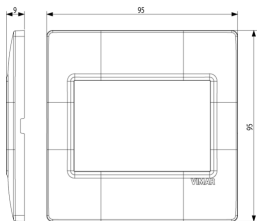

PLANA: Plate 3M BS Reflex ruby

14648.51

Wiring devices / Traditional wiring devices / PLANA / Cover plates

Plate 3M BS Reflex ruby

3-module cover plate, British Standard, technopolymer, Reflex ruby

3 - Active

10 NR

14608 - Frame 3M BS

3D

- **Class group:** Domestic switching devices
- **Class:** Cover frame for domestic switching devices
- **Number of units:** 3
- **Mounting direction:** Horizontal and vertical
- **Number of units horizontal:** 3
- **Number of units vertical:** 1
- **Number of modules horizontal (module system):** 3
- **Number of modules vertical (module system):** 1
- **With mounting grid:** Yes
- **Suitable for subfloor installation duct box:** Yes
- **Suitable for wall duct:** Yes
- **Suitable for built-in installation:** Yes
- **Label space/information surface:** Yes
- **Material:** Plastic
- **Material quality:** Plastic glass

- **Halogen free:** Yes
- **Surface protection:** Untreated
- **Surface finishing:** Glossy
- **Colour:** Red
- **RAL-number (similar):** 3001
- **Transparent:** No
- **With hinged lid:** No
- **Degree of protection (IP):** IP00
- **Type of fastening:** Clamp mounting
- **Width:** 95,00 mm
- **Height:** 95,00 mm
- **Depth:** 9,00 mm
- **Built-in width:** 95,00 mm
- **Built-in height:** 95,00 mm
- **Diameter bore hole (opening):** 0 mm

- 00. CE Marking - EU
- 01. IMQ - Italy ([download](#))
- 08. ASTA - UK

- 29. QCERT - Colombia
- 43. UKCA mark - Great Britain

8007352372122
1 NR
14.5x9.5x0.9 [cm]
22.8 [g]

8007352376571
10 NR
11.7x9.8x10.3 [cm]
274.2 [g]