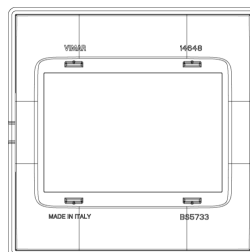

PLANA: Plate 3M BS Reflex ruby

14648.51

Wiring devices / Traditional wiring devices / PLANA / Cover plates

Plate 3M BS Reflex ruby

3-module cover plate, British Standard, technopolymer, Reflex ruby

3 - Active

10 NR

14608 - Frame 3M BS

3D

- **Class group:** Domestic switching devices
- **Class:** Cover frame for domestic switching devices
- **Number of units:** 3
- **Mounting direction:** Horizontal and vertical
- **Number of units horizontal:** 3
- **Number of units vertical:** 1
- **Number of modules horizontal (module system):** 3
- **Number of modules vertical (module system):** 1
- **With mounting grid:** Yes
- **Suitable for subfloor installation duct box:** Yes
- **Suitable for wall duct:** Yes
- **Suitable for built-in installation:** Yes
- **Label space/information surface:** Yes
- **Material:** Plastic
- **Material quality:** Plastic glass

- **Halogen free:** Yes
- **Surface protection:** Untreated
- **Surface finishing:** Glossy
- **Colour:** Red
- **RAL-number (similar):** 3001
- **Transparent:** No
- **With hinged lid:** No
- **Degree of protection (IP):** IP00
- **Type of fastening:** Clamp mounting
- **Width:** 95,00 mm
- **Height:** 95,00 mm
- **Depth:** 9,00 mm
- **Built-in width:** 95,00 mm
- **Built-in height:** 95,00 mm
- **Diameter bore hole (opening):** 0 mm

- 00. CE Marking - EU
- 01. IMQ - Italy ([download](#))
- 08. ASTA - UK

- 29. QCERT - Colombia
- 43. UKCA mark - Great Britain

8007352372122
1 NR
14.5x9.5x0.9 [cm]
22.8 [g]

8007352376571
10 NR
11.7x9.8x10.3 [cm]
274.2 [g]