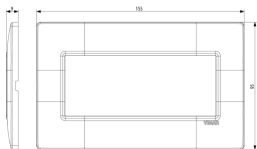

### Plate 5M BS techn.matt champagne

5-module cover plate, British Standard, technopolymer, matt champagne

3 - Active

10 NR

14609 - Frame 5M BS

3D

- **Class group:** Domestic switching devices
- **Class:** Cover frame for domestic switching devices
- **Number of units:** 5
- **Mounting direction:** Horizontal and vertical
- **Number of units horizontal:** 5
- **Number of units vertical:** 1
- **Number of modules horizontal (module system):** 5
- **Number of modules vertical (module system):** 1
- **With mounting grid:** Yes
- **Suitable for subfloor installation duct box:** Yes
- **Suitable for wall duct:** Yes
- **Suitable for built-in installation:** Yes
- **Label space/information surface:** Yes
- **Material:** Plastic
- **Material quality:** Thermoplastic

- **Halogen free:** Yes
- **Surface protection:** Lacquered
- **Surface finishing:** Glossy
- **Colour:** Beige
- **RAL-number (similar):** 1035
- **Transparent:** No
- **With hinged lid:** No
- **Degree of protection (IP):** IP00
- **Type of fastening:** Clamp mounting
- **Width:** 155,00 mm
- **Height:** 95,00 mm
- **Depth:** 9,00 mm
- **Built-in width:** 155,00 mm
- **Built-in height:** 95,00 mm
- **Diameter bore hole (opening):** 0 mm

- 01. IMQ - Italy ([download](#))
- 08. ASTA - UK

- 29. QCERT - Colombia

8007352372214  
1 NR  
20.5x9.5x0.9 [cm]  
27.6 [g]

8007352376663  
10 NR  
17.7x9.8x10.3 [cm]  
334.5 [g]