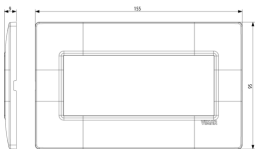

### Plate 5M BS Reflex tobacco

5-module cover plate, British Standard, technopolymer, Reflex tobacco

3 - Active

10 NR

14609 - Frame 5M BS

3D

- **Class group:** Domestic switching devices
- **Class:** Cover frame for domestic switching devices
- **Number of units:** 5
- **Mounting direction:** Horizontal and vertical
- **Number of units horizontal:** 5
- **Number of units vertical:** 1
- **Number of modules horizontal (module system):** 5
- **Number of modules vertical (module system):** 1
- **With mounting grid:** Yes
- **Suitable for subfloor installation duct box:** Yes
- **Suitable for wall duct:** Yes
- **Suitable for built-in installation:** Yes
- **Label space/information surface:** Yes
- **Material:** Plastic
- **Material quality:** Plastic glass

- **Halogen free:** Yes
- **Surface protection:** Untreated
- **Surface finishing:** Glossy
- **Colour:** Brown
- **RAL-number (similar):** 8003
- **Transparent:** No
- **With hinged lid:** No
- **Degree of protection (IP):** IP00
- **Type of fastening:** Clamp mounting
- **Width:** 155,00 mm
- **Height:** 95,00 mm
- **Depth:** 9,00 mm
- **Built-in width:** 155,00 mm
- **Built-in height:** 95,00 mm
- **Diameter bore hole (opening):** 0 mm

- 01. IMQ - Italy ([download](#))
- 08. ASTA - UK

- 29. QCERT - Colombia

8007352372375  
1 NR  
20.5x9.5x0.9 [cm]  
38.7 [g]

8007352376823  
10 NR  
17.7x9.8x10.3 [cm]  
444.4 [g]