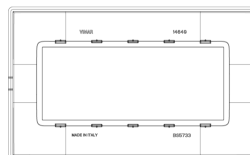

### Plate 5M BS Reflex tobacco

5-module cover plate, British Standard, technopolymer, Reflex tobacco

3 - Active

10 NR

14609 - Frame 5M BS

3D

- **Class group:** Domestic switching devices
- **Class:** Cover frame for domestic switching devices
- **Number of units:** 5
- **Mounting direction:** Horizontal and vertical
- **Number of units horizontal:** 5
- **Number of units vertical:** 1
- **Number of modules horizontal (module system):** 5
- **Number of modules vertical (module system):** 1
- **With mounting grid:** Yes
- **Suitable for subfloor installation duct box:** Yes
- **Suitable for wall duct:** Yes
- **Suitable for built-in installation:** Yes
- **Label space/information surface:** Yes
- **Material:** Plastic
- **Material quality:** Plastic glass

- **Halogen free:** Yes
- **Surface protection:** Untreated
- **Surface finishing:** Glossy
- **Colour:** Brown
- **RAL-number (similar):** 8003
- **Transparent:** No
- **With hinged lid:** No
- **Degree of protection (IP):** IP00
- **Type of fastening:** Clamp mounting
- **Width:** 155,00 mm
- **Height:** 95,00 mm
- **Depth:** 9,00 mm
- **Built-in width:** 155,00 mm
- **Built-in height:** 95,00 mm
- **Diameter bore hole (opening):** 0 mm