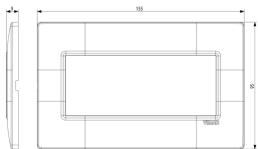

### Plate 5M BS Reflex ruby

5-module cover plate, British Standard, technopolymer, Reflex ruby

3 - Active

10 NR

14609 - Frame 5M BS

3D

- **Class group:** Domestic switching devices
- **Class:** Cover frame for domestic switching devices
- **Number of units:** 5
- **Mounting direction:** Horizontal and vertical
- **Number of units horizontal:** 5
- **Number of units vertical:** 1
- **Number of modules horizontal (module system):** 5
- **Number of modules vertical (module system):** 1
- **With mounting grid:** Yes
- **Suitable for subfloor installation duct box:** Yes
- **Suitable for wall duct:** Yes
- **Suitable for built-in installation:** Yes
- **Label space/information surface:** Yes
- **Material:** Plastic
- **Material quality:** Plastic glass

- **Halogen free:** Yes
- **Surface protection:** Untreated
- **Surface finishing:** Glossy
- **Colour:** Red
- **RAL-number (similar):** 3001
- **Transparent:** No
- **With hinged lid:** No
- **Degree of protection (IP):** IP00
- **Type of fastening:** Clamp mounting
- **Width:** 155,00 mm
- **Height:** 95,00 mm
- **Depth:** 9,00 mm
- **Built-in width:** 155,00 mm
- **Built-in height:** 95,00 mm
- **Diameter bore hole (opening):** 0 mm

- 01. IMQ - Italy ([download](#))
- 08. ASTA - UK

- 29. QCERT - Colombia

8007352372399  
1 NR  
20.5x9.5x0.9 [cm]  
38.5 [g]

8007352376847  
10 NR  
17.7x9.8x10.3 [cm]  
443.6 [g]