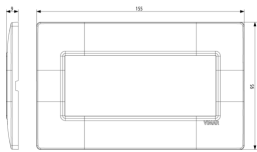

PLANA: Plate 5M BS techn. metallized blue

14649.73

Wiring devices / Traditional wiring devices / PLANA / Cover plates

Plate 5M BS techn. metallized blue

5-module cover plate, British Standard, metal, metallized blue

2 - Will be discontinued

10 NR

3D

- **Class group:** Domestic switching devices
- **Class:** Cover frame for domestic switching devices
- **Number of units:** 5
- **Mounting direction:** Horizontal and vertical
- **Number of units horizontal:** 5
- **Number of units vertical:** 1
- **Number of modules horizontal (module system):** 5
- **Number of modules vertical (module system):** 1
- **With mounting grid:** Yes
- **Suitable for subfloor installation duct box:** Yes
- **Suitable for wall duct:** Yes
- **Suitable for built-in installation:** Yes
- **Label space/information surface:** Yes
- **Material:** Plastic
- **Material quality:** Thermoplastic

- **Halogen free:** Yes
- **Surface protection:** Lacquered
- **Surface finishing:** Glossy
- **Colour:** Blue
- **RAL-number (similar):** 5014
- **Transparent:** No
- **With hinged lid:** No
- **Degree of protection (IP):** IP00
- **Type of fastening:** Clamp mounting
- **Width:** 155,00 mm
- **Height:** 95,00 mm
- **Depth:** 9,00 mm
- **Built-in width:** 155,00 mm
- **Built-in height:** 95,00 mm
- **Diameter bore hole (opening):** 0 mm