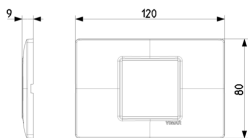

PLANA: Plate 2centrM techn. ivory

14652.02

Wiring devices / Traditional wiring devices / PLANA / Cover plates

Plate 2centrM techn. ivory

2-central-module cover plate, technopolymer, ivory

3 - Active

10 NR

14612 - Frame 2centralM
+screws

3D

- **Class group:** Domestic switching devices
- **Class:** Cover frame for domestic switching devices
- **Number of units:** 2
- **Mounting direction:** Horizontal and vertical
- **Number of units horizontal:** 2
- **Number of units vertical:** 1
- **Number of modules horizontal (module system):** 2
- **Number of modules vertical (module system):** 1
- **With mounting grid:** Yes
- **Suitable for subfloor installation duct box:** Yes
- **Suitable for wall duct:** Yes
- **Suitable for built-in installation:** Yes
- **Label space/information surface:** Yes
- **Material:** Plastic
- **Material quality:** Thermoplastic

- **Halogen free:** Yes
- **Surface protection:** Untreated
- **Surface finishing:** Glossy
- **Colour:** White
- **RAL-number (similar):** 9002
- **Transparent:** No
- **With hinged lid:** No
- **Degree of protection (IP):** IP00
- **Type of fastening:** Clamp mounting
- **Width:** 120,00 mm
- **Height:** 80,00 mm
- **Depth:** 9,00 mm
- **Built-in width:** 120,00 mm
- **Built-in height:** 80,00 mm
- **Diameter bore hole (opening):** 0 mm

- 00. CE Marking - EU
- 01. IMQ - Italy ([download](#))

- 29. QCERT - Colombia
- 43. UKCA mark - Great Britain

8007352120150
1 NR
17x8x0.9 [cm]
20 [g]

8007352120167
10 NR
14.1x9.8x9.9 [cm]
242.53 [g]

8007352639768
480 NR
59x39x31.5 [cm]
12,440 [g]