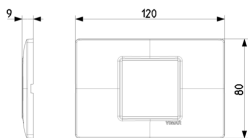

### Plate 2centrM techn. beige

2-central-module cover plate, technopolymer, beige

3 - Active

10 NR

14612 - Frame 2centralM  
+screws

3D

- **Class group:** Domestic switching devices
- **Class:** Cover frame for domestic switching devices
- **Number of units:** 2
- **Mounting direction:** Horizontal and vertical
- **Number of units horizontal:** 2
- **Number of units vertical:** 1
- **Number of modules horizontal (module system):** 2
- **Number of modules vertical (module system):** 1
- **With mounting grid:** Yes
- **Suitable for subfloor installation duct box:** Yes
- **Suitable for wall duct:** Yes
- **Suitable for built-in installation:** Yes
- **Label space/information surface:** Yes
- **Material:** Plastic
- **Material quality:** Thermoplastic
- **Halogen free:** Yes
- **Surface protection:** Untreated
- **Surface finishing:** Glossy
- **Colour:** Beige
- **RAL-number (similar):** 1013
- **Transparent:** No
- **With hinged lid:** No
- **Degree of protection (IP):** IP00
- **Type of fastening:** Clamp mounting
- **Width:** 120,00 mm
- **Height:** 80,00 mm
- **Depth:** 9,00 mm
- **Built-in width:** 120,00 mm
- **Built-in height:** 80,00 mm
- **Diameter bore hole (opening):** 0 mm

- 00. CE Marking - EU
- 01. IMQ - Italy ([download](#))
- 29. QCERT - Colombia
- 43. UKCA mark - Great Britain

8007352120174  
1 NR  
17x8x0.9 [cm]  
19.4 [g]

8007352120181  
10 NR  
14.1x9.8x9.9 [cm]  
236.4 [g]

8007352639898  
480 NR  
59x39x31.5 [cm]  
12,147.2 [g]