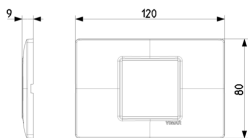

10 NR

14612 - Frame 2centralM
+screws

3D

- **Class group:** Domestic switching devices
- **Class:** Cover frame for domestic switching devices
- **Number of units:** 2
- **Mounting direction:** Horizontal and vertical
- **Number of units horizontal:** 2
- **Number of units vertical:** 1
- **Number of modules horizontal (module system):** 2
- **Number of modules vertical (module system):** 1
- **With mounting grid:** Yes
- **Suitable for subfloor installation duct box:** Yes
- **Suitable for wall duct:** Yes
- **Suitable for built-in installation:** Yes
- **Label space/information surface:** Yes
- **Material:** Plastic
- **Material quality:** Thermoplastic

- **Halogen free:** Yes
- **Surface protection:** Metallic
- **Surface finishing:** Glossy
- **Colour:** Gold
- **RAL-number (similar):** 1036
- **Transparent:** No
- **With hinged lid:** No
- **Degree of protection (IP):** IP00
- **Type of fastening:** Clamp mounting
- **Width:** 120,00 mm
- **Height:** 80,00 mm
- **Depth:** 9,00 mm
- **Built-in width:** 120,00 mm
- **Built-in height:** 80,00 mm
- **Diameter bore hole (opening):** 0 mm