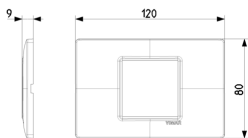

PLANA: Plate 2centrM Reflex mint

14652.44

Wiring devices / Traditional wiring devices / PLANA / Cover plates

Plate 2centrM Reflex mint

2-central-module cover plate, technopolymer, Reflex mint

3 - Active

10 NR

14612 - Frame 2centralM
+screws

3D

- **Class group:** Domestic switching devices
- **Class:** Cover frame for domestic switching devices
- **Number of units:** 2
- **Mounting direction:** Horizontal and vertical
- **Number of units horizontal:** 2
- **Number of units vertical:** 1
- **Number of modules horizontal (module system):** 2
- **Number of modules vertical (module system):** 1
- **With mounting grid:** Yes
- **Suitable for subfloor installation duct box:** Yes
- **Suitable for wall duct:** Yes
- **Suitable for built-in installation:** Yes
- **Label space/information surface:** Yes
- **Material:** Plastic
- **Material quality:** Plastic glass

- **Halogen free:** Yes
- **Surface protection:** Untreated
- **Surface finishing:** Glossy
- **Colour:** Green
- **RAL-number (similar):** 6019
- **Transparent:** No
- **With hinged lid:** No
- **Degree of protection (IP):** IP00
- **Type of fastening:** Clamp mounting
- **Width:** 120,00 mm
- **Height:** 80,00 mm
- **Depth:** 9,00 mm
- **Built-in width:** 120,00 mm
- **Built-in height:** 80,00 mm
- **Diameter bore hole (opening):** 0 mm