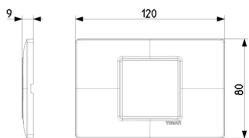

PLANA: Plate 2centrM Reflex ruby

14652.51

Wiring devices / Traditional wiring devices / PLANA / Cover plates

Plate 2centrM Reflex ruby

2-central-module cover plate, technopolymer, Reflex ruby

3 - Active

10 NR

14612 - Frame 2centralM
+screws

3D

- **Class group:** Domestic switching devices
- **Class:** Cover frame for domestic switching devices
- **Number of units:** 2
- **Mounting direction:** Horizontal and vertical
- **Number of units horizontal:** 2
- **Number of units vertical:** 1
- **Number of modules horizontal (module system):** 2
- **Number of modules vertical (module system):** 1
- **With mounting grid:** Yes
- **Suitable for subfloor installation duct box:** Yes
- **Suitable for wall duct:** Yes
- **Suitable for built-in installation:** Yes
- **Label space/information surface:** Yes
- **Material:** Plastic
- **Material quality:** Plastic glass

- **Halogen free:** Yes
- **Surface protection:** Untreated
- **Surface finishing:** Glossy
- **Colour:** Red
- **RAL-number (similar):** 3001
- **Transparent:** No
- **With hinged lid:** No
- **Degree of protection (IP):** IP00
- **Type of fastening:** Clamp mounting
- **Width:** 120,00 mm
- **Height:** 80,00 mm
- **Depth:** 9,00 mm
- **Built-in width:** 120,00 mm
- **Built-in height:** 80,00 mm
- **Diameter bore hole (opening):** 0 mm