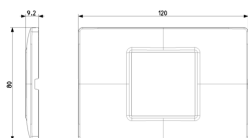

PLANA: Plate 2centrM metal metallized bronze

14652.70

Wiring devices / Traditional wiring devices / PLANA / Cover plates

Plate 2centrM metal metallized bronze

2-central-module cover plate, metal, metallized bronze

3 - Active

1 NR

14612 - Frame 2centralM
+screws

3D

- **Class group:** Domestic switching devices
- **Class:** Cover frame for domestic switching devices
- **Number of units:** 2
- **Mounting direction:** Horizontal and vertical
- **Number of units horizontal:** 2
- **Number of units vertical:** 1
- **Number of modules horizontal (module system):** 2
- **Number of modules vertical (module system):** 1
- **With mounting grid:** Yes
- **Suitable for subfloor installation duct box:** Yes
- **Suitable for wall duct:** Yes
- **Suitable for built-in installation:** Yes
- **Label space/information surface:** Yes
- **Material:** Metal
- **Material quality:** Other

- **Halogen free:** Yes
- **Surface protection:** Lacquered
- **Surface finishing:** Glossy
- **Colour:** Bronze
- **RAL-number (similar):** 1036
- **Transparent:** No
- **With hinged lid:** No
- **Degree of protection (IP):** IP00
- **Type of fastening:** Clamp mounting
- **Width:** 120,00 mm
- **Height:** 80,00 mm
- **Depth:** 9,00 mm
- **Built-in width:** 120,00 mm
- **Built-in height:** 80,00 mm
- **Diameter bore hole (opening):** 0 mm

- 00. CE Marking - EU
- 01. IMQ - Italy ([download](#))
- 15. CCC - China ([download](#))

- 29. QCERT - Colombia
- 43. UKCA mark - Great Britain

8007352322592
1 NR
12.7x9.3x1.6 [cm]
102.4 [g]

8007352322608
5 NR
13.6x9.7x10 [cm]
564.47 [g]