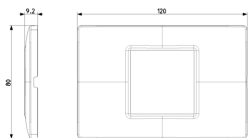

PLANA: Plate 2centrM met. metallized green

14652.72

Wiring devices / Traditional wiring devices / PLANA / Cover plates

Plate 2centrM met. metallized green

2-central-module cover plate, metal, metallized green

2 - Will be discontinued

1 NR

14612 - Frame 2centralM
+screws

3D

- **Class group:** Domestic switching devices
- **Class:** Cover frame for domestic switching devices
- **Number of units:** 2
- **Mounting direction:** Horizontal and vertical
- **Number of units horizontal:** 2
- **Number of units vertical:** 1
- **Number of modules horizontal (module system):** 2
- **Number of modules vertical (module system):** 1
- **With mounting grid:** Yes
- **Suitable for subfloor installation duct box:** Yes
- **Suitable for wall duct:** Yes
- **Suitable for built-in installation:** Yes
- **Label space/information surface:** Yes
- **Material:** Metal
- **Material quality:** Other

- **Halogen free:** Yes
- **Surface protection:** Lacquered
- **Surface finishing:** Glossy
- **Colour:** Green
- **RAL-number (similar):** 6021
- **Transparent:** No
- **With hinged lid:** No
- **Degree of protection (IP):** IP00
- **Type of fastening:** Clamp mounting
- **Width:** 120,00 mm
- **Height:** 80,00 mm
- **Depth:** 9,00 mm
- **Built-in width:** 120,00 mm
- **Built-in height:** 80,00 mm
- **Diameter bore hole (opening):** 0 mm