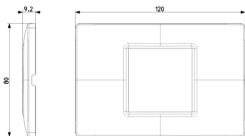

PLANA: Plate 2centrM met. metallized blue

14652.73

Wiring devices / Traditional wiring devices / PLANA / Cover plates

Plate 2centrM met. metallized blue

2-central-module cover plate, metal, metallized blue

2 - Will be discontinued

1 NR

14612 - Frame 2centralM
+screws

3D

- **Class group:** Domestic switching devices
- **Class:** Cover frame for domestic switching devices
- **Number of units:** 2
- **Mounting direction:** Horizontal and vertical
- **Number of units horizontal:** 2
- **Number of units vertical:** 1
- **Number of modules horizontal (module system):** 2
- **Number of modules vertical (module system):** 1
- **With mounting grid:** Yes
- **Suitable for subfloor installation duct box:** Yes
- **Suitable for wall duct:** Yes
- **Suitable for built-in installation:** Yes
- **Label space/information surface:** Yes
- **Material:** Metal
- **Material quality:** Other

- **Halogen free:** Yes
- **Surface protection:** Lacquered
- **Surface finishing:** Glossy
- **Colour:** Blue
- **RAL-number (similar):** 5014
- **Transparent:** No
- **With hinged lid:** No
- **Degree of protection (IP):** IP00
- **Type of fastening:** Clamp mounting
- **Width:** 120,00 mm
- **Height:** 80,00 mm
- **Depth:** 9,00 mm
- **Built-in width:** 120,00 mm
- **Built-in height:** 80,00 mm
- **Diameter bore hole (opening):** 0 mm

- 00. CE Marking - EU
- 01. IMQ - Italy ([download](#))
- 15. CCC - China ([download](#))

- 29. QCERT - Colombia
- 43. UKCA mark - Great Britain

8007352267404
1 NR
12.7x9.3x1.6 [cm]
103.07 [g]

8007352267411
5 NR
13.6x9.7x10 [cm]
571 [g]