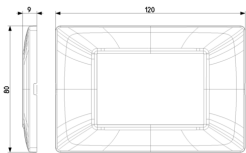

PLANA: Plate 3M Reflex tobacco

14653.49

Wiring devices / Traditional wiring devices / PLANA / Cover plates

Plate 3M Reflex tobacco

3-module cover plate, technopolymer, Reflex tobacco

3 - Active

10 NR

14613 - Frame 3M +screws

3D

- **Class group:** Domestic switching devices
- **Class:** Cover frame for domestic switching devices
- **Number of units:** 3
- **Mounting direction:** Horizontal and vertical
- **Number of units horizontal:** 3
- **Number of units vertical:** 1
- **Number of modules horizontal (module system):** 3
- **Number of modules vertical (module system):** 1
- **With mounting grid:** Yes
- **Suitable for subfloor installation duct box:** Yes
- **Suitable for wall duct:** Yes
- **Suitable for built-in installation:** Yes
- **Label space/information surface:** Yes
- **Material:** Plastic
- **Material quality:** Plastic glass
- **Halogen free:** Yes
- **Surface protection:** Untreated
- **Surface finishing:** Glossy
- **Colour:** Brown
- **RAL-number (similar):** 8003
- **Transparent:** No
- **With hinged lid:** No
- **Degree of protection (IP):** IP00
- **Type of fastening:** Clamp mounting
- **Width:** 120,00 mm
- **Height:** 80,00 mm
- **Depth:** 9,00 mm
- **Built-in width:** 120,00 mm
- **Built-in height:** 80,00 mm
- **Diameter bore hole (opening):** 0 mm
- 00. CE Marking - EU
- 01. IMQ - Italy ([download](#))
- 29. QCERT - Colombia
- 43. UKCA mark - Great Britain

8 0 0 7 3 5 2 1 3 2 8 1 8

8007352132818
1 NR
17x8x0.9 [cm]
24.6 [g]

8 0 0 7 3 5 2 1 3 2 8 2 5

8007352132825
10 NR
14.1x9.8x9.9 [cm]
297.6 [g]

8 0 0 7 3 5 2 6 3 6 2 3 1

8007352636231
480 NR
59x39x31.5 [cm]
16,544 [g]

8 0 0 7 3 5 2 5 8 7 8 5 4

8007352587854
5,120 NR
120x80x105 [cm]
168,048 [g]

Vimar