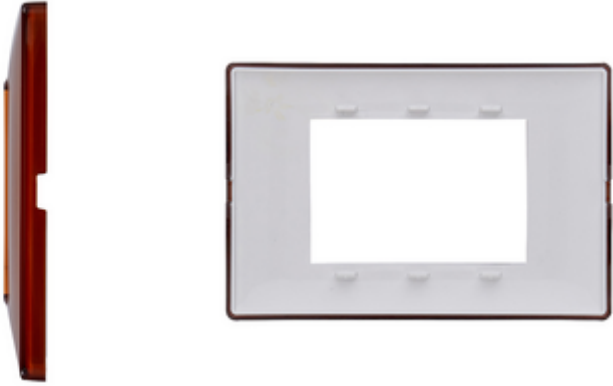

PLANA: Plate 3M Reflex tobacco

14653.49

Wiring devices / Traditional wiring devices / PLANA / Cover plates

Plate 3M Reflex tobacco

3-module cover plate, technopolymer, Reflex tobacco

3 - Active

10 NR

14613 - Frame 3M +screws

3D

- **Class group:** Domestic switching devices
- **Class:** Cover frame for domestic switching devices
- **Number of units:** 3
- **Mounting direction:** Horizontal and vertical
- **Number of units horizontal:** 3
- **Number of units vertical:** 1
- **Number of modules horizontal (module system):** 3
- **Number of modules vertical (module system):** 1
- **With mounting grid:** Yes
- **Suitable for subfloor installation duct box:** Yes
- **Suitable for wall duct:** Yes
- **Suitable for built-in installation:** Yes
- **Label space/information surface:** Yes
- **Material:** Plastic
- **Material quality:** Plastic glass
- **Halogen free:** Yes
- **Surface protection:** Untreated
- **Surface finishing:** Glossy
- **Colour:** Brown
- **RAL-number (similar):** 8003
- **Transparent:** No
- **With hinged lid:** No
- **Degree of protection (IP):** IP00
- **Type of fastening:** Clamp mounting
- **Width:** 120,00 mm
- **Height:** 80,00 mm
- **Depth:** 9,00 mm
- **Built-in width:** 120,00 mm
- **Built-in height:** 80,00 mm
- **Diameter bore hole (opening):** 0 mm
- 00. CE Marking - EU
- 01. IMQ - Italy ([download](#))
- 29. QCERT - Colombia
- 43. UKCA mark - Great Britain

8 0 0 7 3 5 2 1 3 2 8 1 8

8007352132818
1 NR
17x8x0.9 [cm]
24.6 [g]

8 0 0 7 3 5 2 1 3 2 8 2 5

8007352132825
10 NR
14.1x9.8x9.9 [cm]
297.6 [g]

8 0 0 7 3 5 2 6 3 6 2 3 1

8007352636231
480 NR
59x39x31.5 [cm]
16,544 [g]