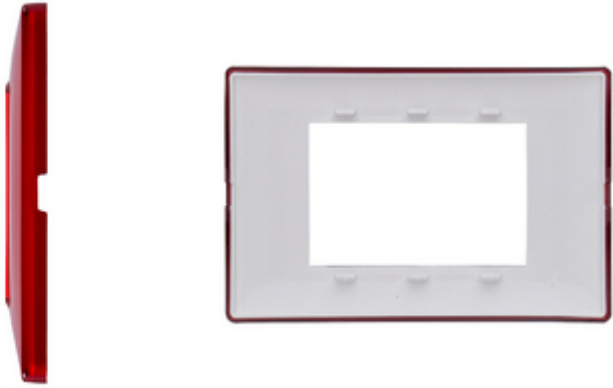

## PLANA: Plate 3M Reflex ruby

**14653.51**

Wiring devices / Traditional wiring devices / PLANA / Cover plates

### Plate 3M Reflex ruby

3-module cover plate, technopolymer, Reflex ruby

3 - Active

10 NR

14613 - Frame 3M +screws

3D

- **Class group:** Domestic switching devices
- **Class:** Cover frame for domestic switching devices
- **Number of units:** 3
- **Mounting direction:** Horizontal and vertical
- **Number of units horizontal:** 3
- **Number of units vertical:** 1
- **Number of modules horizontal (module system):** 3
- **Number of modules vertical (module system):** 1
- **With mounting grid:** Yes
- **Suitable for subfloor installation duct box:** Yes
- **Suitable for wall duct:** Yes
- **Suitable for built-in installation:** Yes
- **Label space/information surface:** Yes
- **Material:** Plastic
- **Material quality:** Plastic glass
- **Halogen free:** Yes
- **Surface protection:** Untreated
- **Surface finishing:** Glossy
- **Colour:** Red
- **RAL-number (similar):** 3001
- **Transparent:** No
- **With hinged lid:** No
- **Degree of protection (IP):** IP00
- **Type of fastening:** Clamp mounting
- **Width:** 120,00 mm
- **Height:** 80,00 mm
- **Depth:** 9,00 mm
- **Built-in width:** 120,00 mm
- **Built-in height:** 80,00 mm
- **Diameter bore hole (opening):** 0 mm