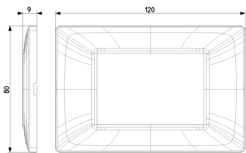

### Plate 3M Reflex ruby

3-module cover plate, technopolymer, Reflex ruby

3 - Active

10 NR

14613 - Frame 3M +screws

3D

- **Class group:** Domestic switching devices
- **Class:** Cover frame for domestic switching devices
- **Number of units:** 3
- **Mounting direction:** Horizontal and vertical
- **Number of units horizontal:** 3
- **Number of units vertical:** 1
- **Number of modules horizontal (module system):** 3
- **Number of modules vertical (module system):** 1
- **With mounting grid:** Yes
- **Suitable for subfloor installation duct box:** Yes
- **Suitable for wall duct:** Yes
- **Suitable for built-in installation:** Yes
- **Label space/information surface:** Yes
- **Material:** Plastic
- **Material quality:** Plastic glass
- **Halogen free:** Yes
- **Surface protection:** Untreated
- **Surface finishing:** Glossy
- **Colour:** Red
- **RAL-number (similar):** 3001
- **Transparent:** No
- **With hinged lid:** No
- **Degree of protection (IP):** IP00
- **Type of fastening:** Clamp mounting
- **Width:** 120,00 mm
- **Height:** 80,00 mm
- **Depth:** 9,00 mm
- **Built-in width:** 120,00 mm
- **Built-in height:** 80,00 mm
- **Diameter bore hole (opening):** 0 mm

- 00. CE Marking - EU
- 01. IMQ - Italy ([download](#))
- 29. QCERT - Colombia
- 43. UKCA mark - Great Britain

8007352132856  
 1 NR  
 17x8x0.9 [cm]  
 24.8 [g]

8007352132863  
 10 NR  
 14.1x9.8x9.9 [cm]  
 297.13 [g]

8007352636248  
 480 NR  
 59x39x31.5 [cm]  
 16,496 [g]

8007352587656  
 5,120 NR  
 120x80x105 [cm]  
 174,808 [g]

Vimar