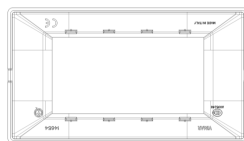

### Plate 4M Reflex mint

4-module cover plate, technopolymer, Reflex mint

3 - Active

10 NR

14614 - Frame 4M +screws

3D

- **Class group:** Domestic switching devices
- **Class:** Cover frame for domestic switching devices
- **Number of units:** 4
- **Mounting direction:** Horizontal and vertical
- **Number of units horizontal:** 4
- **Number of units vertical:** 1
- **Number of modules horizontal (module system):** 4
- **Number of modules vertical (module system):** 1
- **With mounting grid:** Yes
- **Suitable for subfloor installation duct box:** Yes
- **Suitable for wall duct:** Yes
- **Suitable for built-in installation:** Yes
- **Label space/information surface:** Yes
- **Material:** Plastic
- **Material quality:** Plastic glass

- **Halogen free:** Yes
- **Surface protection:** Untreated
- **Surface finishing:** Glossy
- **Colour:** Green
- **RAL-number (similar):** 6019
- **Transparent:** No
- **With hinged lid:** No
- **Degree of protection (IP):** IP00
- **Type of fastening:** Clamp mounting
- **Width:** 139,50 mm
- **Height:** 80,00 mm
- **Depth:** 9,00 mm
- **Built-in width:** 139,50 mm
- **Built-in height:** 80,00 mm
- **Diameter bore hole (opening):** 0 mm