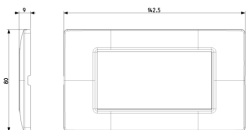

### Plate 4M Reflex mint

4-module cover plate, technopolymer, Reflex mint

3 - Active

10 NR

14614 - Frame 4M +screws

3D

- **Class group:** Domestic switching devices
- **Class:** Cover frame for domestic switching devices
- **Number of units:** 4
- **Mounting direction:** Horizontal and vertical
- **Number of units horizontal:** 4
- **Number of units vertical:** 1
- **Number of modules horizontal (module system):** 4
- **Number of modules vertical (module system):** 1
- **With mounting grid:** Yes
- **Suitable for subfloor installation duct box:** Yes
- **Suitable for wall duct:** Yes
- **Suitable for built-in installation:** Yes
- **Label space/information surface:** Yes
- **Material:** Plastic
- **Material quality:** Plastic glass

- **Halogen free:** Yes
- **Surface protection:** Untreated
- **Surface finishing:** Glossy
- **Colour:** Green
- **RAL-number (similar):** 6019
- **Transparent:** No
- **With hinged lid:** No
- **Degree of protection (IP):** IP00
- **Type of fastening:** Clamp mounting
- **Width:** 139,50 mm
- **Height:** 80,00 mm
- **Depth:** 9,00 mm
- **Built-in width:** 139,50 mm
- **Built-in height:** 80,00 mm
- **Diameter bore hole (opening):** 0 mm