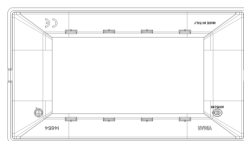

PLANA: Plate 4M Reflex tobacco

14654.49

Wiring devices / Traditional wiring devices / PLANA / Cover plates

Plate 4M Reflex tobacco

4-module cover plate, technopolymer, Reflex tobacco

3 - Active

10 NR

14614 - Frame 4M +screws

3D

- **Class group:** Domestic switching devices
- **Class:** Cover frame for domestic switching devices
- **Number of units:** 4
- **Mounting direction:** Horizontal and vertical
- **Number of units horizontal:** 4
- **Number of units vertical:** 1
- **Number of modules horizontal (module system):** 4
- **Number of modules vertical (module system):** 1
- **With mounting grid:** Yes
- **Suitable for subfloor installation duct box:** Yes
- **Suitable for wall duct:** Yes
- **Suitable for built-in installation:** Yes
- **Label space/information surface:** Yes
- **Material:** Plastic
- **Material quality:** Plastic glass

- **Halogen free:** Yes
- **Surface protection:** Untreated
- **Surface finishing:** Glossy
- **Colour:** Brown
- **RAL-number (similar):** 8003
- **Transparent:** No
- **With hinged lid:** No
- **Degree of protection (IP):** IP00
- **Type of fastening:** Clamp mounting
- **Width:** 139,50 mm
- **Height:** 80,00 mm
- **Depth:** 9,00 mm
- **Built-in width:** 139,50 mm
- **Built-in height:** 80,00 mm
- **Diameter bore hole (opening):** 0 mm