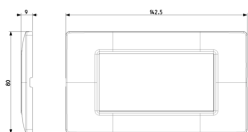

PLANA: Plate 4M Reflex tobacco

14654.49

Wiring devices / Traditional wiring devices / PLANA / Cover plates

Plate 4M Reflex tobacco

4-module cover plate, technopolymer, Reflex tobacco

3 - Active

10 NR

14614 - Frame 4M +screws

3D

- **Class group:** Domestic switching devices
- **Class:** Cover frame for domestic switching devices
- **Number of units:** 4
- **Mounting direction:** Horizontal and vertical
- **Number of units horizontal:** 4
- **Number of units vertical:** 1
- **Number of modules horizontal (module system):** 4
- **Number of modules vertical (module system):** 1
- **With mounting grid:** Yes
- **Suitable for subfloor installation duct box:** Yes
- **Suitable for wall duct:** Yes
- **Suitable for built-in installation:** Yes
- **Label space/information surface:** Yes
- **Material:** Plastic
- **Material quality:** Plastic glass

- **Halogen free:** Yes
- **Surface protection:** Untreated
- **Surface finishing:** Glossy
- **Colour:** Brown
- **RAL-number (similar):** 8003
- **Transparent:** No
- **With hinged lid:** No
- **Degree of protection (IP):** IP00
- **Type of fastening:** Clamp mounting
- **Width:** 139,50 mm
- **Height:** 80,00 mm
- **Depth:** 9,00 mm
- **Built-in width:** 139,50 mm
- **Built-in height:** 80,00 mm
- **Diameter bore hole (opening):** 0 mm