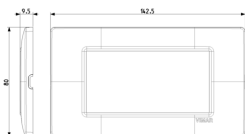

PLANA: Plate 4M wood cherry

14654.63

Wiring devices / Traditional wiring devices / PLANA / Cover plates

Plate 4M wood cherry

4-module cover plate, solid wood, cherry

2 - Will be discontinued

1 NR

14614 - Frame 4M +screws

- [F I installazione placche legno plana \(328 kb\)](#)

3D

- **Class group:** Domestic switching devices
- **Class:** Cover frame for domestic switching devices
- **Number of units:** 4
- **Mounting direction:** Horizontal and vertical
- **Number of units horizontal:** 4
- **Number of units vertical:** 1
- **Number of modules horizontal (module system):** 4
- **Number of modules vertical (module system):** 1
- **With mounting grid:** Yes
- **Suitable for subfloor installation duct box:** Yes
- **Suitable for wall duct:** Yes
- **Suitable for built-in installation:** Yes
- **Label space/information surface:** Yes
- **Material:** Wood
- **Material quality:** Other

- **Halogen free:** Yes
- **Surface protection:** Untreated
- **Surface finishing:** Matt
- **Colour:** Wood
- **RAL-number (similar):** 8003
- **Transparent:** No
- **With hinged lid:** No
- **Degree of protection (IP):** IP00
- **Type of fastening:** Clamp mounting
- **Width:** 139,50 mm
- **Height:** 80,00 mm
- **Depth:** 9,00 mm
- **Built-in width:** 139,50 mm
- **Built-in height:** 80,00 mm
- **Diameter bore hole (opening):** 0 mm

- 00. CE Marking - EU
- 01. IMQ - Italy ([download](#))
- 15. CCC - China ([download](#))

- 29. QCERT - Colombia
- 43. UKCA mark - Great Britain

8007352230408
1 NR
15x9.3x1.6 [cm]
36.2 [g]

8007352284357
5 NR
15.8x9.7x10 [cm]
222.93 [g]