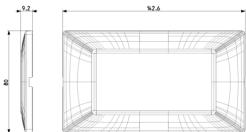

### Plate 4M metal metallized bronze

4-module cover plate, metal, metallized bronze

3 - Active

1 NR

14614 - Frame 4M +screws

3D

- **Class group:** Domestic switching devices
- **Class:** Cover frame for domestic switching devices
- **Number of units:** 4
- **Mounting direction:** Horizontal and vertical
- **Number of units horizontal:** 4
- **Number of units vertical:** 1
- **Number of modules horizontal (module system):** 4
- **Number of modules vertical (module system):** 1
- **With mounting grid:** Yes
- **Suitable for subfloor installation duct box:** Yes
- **Suitable for wall duct:** Yes
- **Suitable for built-in installation:** Yes
- **Label space/information surface:** Yes
- **Material:** Metal
- **Material quality:** Other

- **Halogen free:** Yes
- **Surface protection:** Lacquered
- **Surface finishing:** Glossy
- **Colour:** Bronze
- **RAL-number (similar):** 1036
- **Transparent:** No
- **With hinged lid:** No
- **Degree of protection (IP):** IP00
- **Type of fastening:** Clamp mounting
- **Width:** 139,50 mm
- **Height:** 80,00 mm
- **Depth:** 9,00 mm
- **Built-in width:** 139,50 mm
- **Built-in height:** 80,00 mm
- **Diameter bore hole (opening):** 0 mm