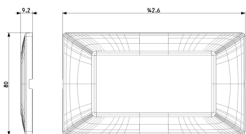

PLANA: Plate 4M metal pearl nickel

14654.74

Wiring devices / Traditional wiring devices / PLANA / Cover plates

Plate 4M metal pearl nickel

4-module cover plate, metal, pearl nickel

3 - Active

1 NR

14614 - Frame 4M +screws

3D

- **Class group:** Domestic switching devices
- **Class:** Cover frame for domestic switching devices
- **Number of units:** 4
- **Mounting direction:** Horizontal and vertical
- **Number of units horizontal:** 4
- **Number of units vertical:** 1
- **Number of modules horizontal (module system):** 4
- **Number of modules vertical (module system):** 1
- **With mounting grid:** Yes
- **Suitable for subfloor installation duct box:** Yes
- **Suitable for wall duct:** Yes
- **Suitable for built-in installation:** Yes
- **Label space/information surface:** Yes
- **Material:** Metal
- **Material quality:** Other

- **Halogen free:** Yes
- **Surface protection:** Metallic
- **Surface finishing:** Matt
- **Colour:** Titanium
- **RAL-number (similar):** 7048
- **Transparent:** No
- **With hinged lid:** No
- **Degree of protection (IP):** IP00
- **Type of fastening:** Clamp mounting
- **Width:** 139,50 mm
- **Height:** 80,00 mm
- **Depth:** 9,00 mm
- **Built-in width:** 139,50 mm
- **Built-in height:** 80,00 mm
- **Diameter bore hole (opening):** 0 mm