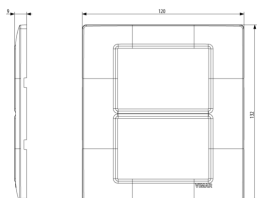

PLANA: Plate 6(3+3)M techn. ivory

14659.02

Wiring devices / Traditional wiring devices / PLANA / Cover plates

Plate 6(3+3)M techn. ivory

4x4 in (6-module 3+3) cover plate, technopolymer, ivory

3 - Active

5 NR

14619 - Frame 6(3+3)M
+screws

3D

- **Class group:** Domestic switching devices
- **Class:** Cover frame for domestic switching devices
- **Number of units:** 6
- **Mounting direction:** Horizontal and vertical
- **Number of units horizontal:** 3
- **Number of units vertical:** 2
- **Number of modules horizontal (module system):** 3
- **Number of modules vertical (module system):** 2
- **With mounting grid:** Yes
- **Suitable for subfloor installation duct box:** Yes
- **Suitable for wall duct:** Yes
- **Suitable for built-in installation:** Yes
- **Label space/information surface:** Yes
- **Material:** Plastic
- **Material quality:** Thermoplastic

- **Halogen free:** Yes
- **Surface protection:** Untreated
- **Surface finishing:** Glossy
- **Colour:** White
- **RAL-number (similar):** 9002
- **Transparent:** No
- **With hinged lid:** No
- **Degree of protection (IP):** IP00
- **Type of fastening:** Clamp mounting
- **Width:** 120,00 mm
- **Height:** 132,00 mm
- **Depth:** 9,00 mm
- **Built-in width:** 120,00 mm
- **Built-in height:** 132,00 mm
- **Diameter bore hole (opening):** 0 mm

- 00. CE Marking - EU
- 01. IMQ - Italy ([download](#))

- 29. QCERT - Colombia
- 43. UKCA mark - Great Britain

8007352236301
1 NR
12x8x0.9 [cm]
30.47 [g]

8007352236318
5 NR
17.2x13.1x6 [cm]
207.8 [g]