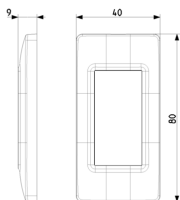

### Plate 1Mpan techn. ivory

1-module cover plate, technopolymer, for panel mounting, ivory

3 - Active

10 NR

14626 - Frame 1M for panel mounting

3D

- **Class group:** Domestic switching devices
- **Class:** Cover frame for domestic switching devices
- **Number of units:** 1
- **Mounting direction:** Horizontal and vertical
- **Number of units horizontal:** 1
- **Number of units vertical:** 1
- **Number of modules horizontal (module system):** 1
- **Number of modules vertical (module system):** 1
- **With mounting grid:** Yes
- **Suitable for subfloor installation duct box:** Yes
- **Suitable for wall duct:** Yes
- **Suitable for built-in installation:** Yes
- **Label space/information surface:** Yes
- **Material:** Plastic
- **Material quality:** Thermoplastic

- **Halogen free:** Yes
- **Surface protection:** Untreated
- **Surface finishing:** Glossy
- **Colour:** White
- **RAL-number (similar):** 9002
- **Transparent:** No
- **With hinged lid:** No
- **Degree of protection (IP):** IP00
- **Type of fastening:** Clamp mounting
- **Width:** 40,00 mm
- **Height:** 80,00 mm
- **Depth:** 9,00 mm
- **Built-in width:** 40,00 mm
- **Built-in height:** 80,00 mm
- **Diameter bore hole (opening):** 0 mm

- 00. CE Marking - EU
- 01. IMQ - Italy ([download](#))

- 29. QCERT - Colombia
- 43. UKCA mark - Great Britain

8007352114111  
1 NR  
5x13x0.9 [cm]  
7.07 [g]

8007352114128  
10 NR  
12.3x9.6x5.1 [cm]  
102.67 [g]