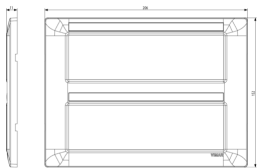

PLANA: Plate 14M techn. ivory

14690.02

Wiring devices / Traditional wiring devices / PLANA / Cover plates

Plate 14M techn. ivory

14 (7+7)-module cover plate, technopolymer, ivory

3 - Active

5 NR

14620 - Frame 14M +screws

3D

- **Class group:** Domestic switching devices
- **Class:** Cover frame for domestic switching devices
- **Number of units:** 14
- **Mounting direction:** Horizontal and vertical
- **Number of units horizontal:** 7
- **Number of units vertical:** 2
- **Number of modules horizontal (module system):** 7
- **Number of modules vertical (module system):** 2
- **With mounting grid:** Yes
- **Suitable for subfloor installation duct box:** Yes
- **Suitable for wall duct:** Yes
- **Suitable for built-in installation:** Yes
- **Label space/information surface:** Yes
- **Material:** Plastic
- **Material quality:** Thermoplastic

- **Halogen free:** Yes
- **Surface protection:** Untreated
- **Surface finishing:** Glossy
- **Colour:** White
- **RAL-number (similar):** 9002
- **Transparent:** No
- **With hinged lid:** No
- **Degree of protection (IP):** IP00
- **Type of fastening:** Clamp mounting
- **Width:** 206,00 mm
- **Height:** 152,00 mm
- **Depth:** 11,00 mm
- **Built-in width:** 206,00 mm
- **Built-in height:** 152,00 mm
- **Diameter bore hole (opening):** 0 mm