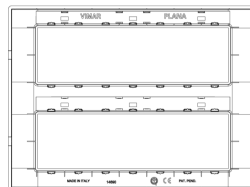

PLANA: Plate 14M techn. ivory

14690.02

Wiring devices / Traditional wiring devices / PLANA / Cover plates

Plate 14M techn. ivory

14 (7+7)-module cover plate, technopolymer, ivory

3 - Active

5 NR

14620 - Frame 14M +screws

3D

- **Class group:** Domestic switching devices
- **Class:** Cover frame for domestic switching devices
- **Number of units:** 14
- **Mounting direction:** Horizontal and vertical
- **Number of units horizontal:** 7
- **Number of units vertical:** 2
- **Number of modules horizontal (module system):** 7
- **Number of modules vertical (module system):** 2
- **With mounting grid:** Yes
- **Suitable for subfloor installation duct box:** Yes
- **Suitable for wall duct:** Yes
- **Suitable for built-in installation:** Yes
- **Label space/information surface:** Yes
- **Material:** Plastic
- **Material quality:** Thermoplastic

- **Halogen free:** Yes
- **Surface protection:** Untreated
- **Surface finishing:** Glossy
- **Colour:** White
- **RAL-number (similar):** 9002
- **Transparent:** No
- **With hinged lid:** No
- **Degree of protection (IP):** IP00
- **Type of fastening:** Clamp mounting
- **Width:** 206,00 mm
- **Height:** 152,00 mm
- **Depth:** 11,00 mm
- **Built-in width:** 206,00 mm
- **Built-in height:** 152,00 mm
- **Diameter bore hole (opening):** 0 mm