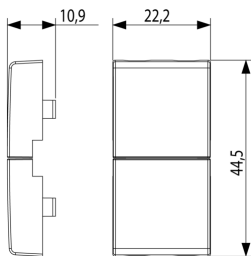

PLANA: 2 half buttons 1M fixed white

14751.0

Smart systems&products / By-me Plus / PLANA / Buttons

2 half buttons 1M fixed white

Two interchangeable half-buttons, neutral, 1 module, white

3 - Active

1 NR

3D

8 007352591264
1 NR
4.44x2.23x0.67 [cm]
3.7 [g]

8 007352591271
20 NR
12.3x9.6x5.1 [cm]
109.3 [g]

Vimar