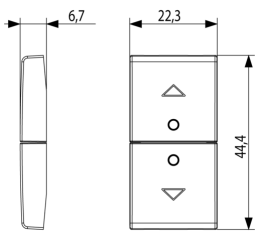

2 half buttons 1M arrows symbol white

Two interchangeable half-buttons, directional arrows symbol, 1 module, white

3 - Active

1 NR

3D

- **Class group:** Installation bus systems
- **Class:** Touch rocker for bus system
- **Bus system KNX:** Yes
- **Bus system KNX-RF (Radio Frequent):** No
- **Bus system radio frequent:** No
- **Bus system LON:** No
- **Bus system Powernet:** No
- **Other bus systems:** Other

- **Radio frequent bidirectional:** No
- **Material:** Plastic
- **Material quality:** Thermoplastic
- **Surface protection:** Untreated
- **Surface finishing:** Glossy
- **Colour:** White
- **RAL-number (similar):** 9003
- **Transparent:** No