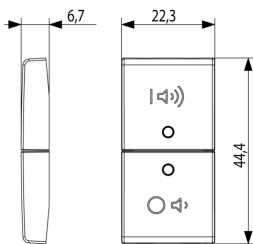

2 half buttons 1M ON/OFF vol.symb.white

Two interchangeable half-buttons, I/O volume symbol, 1 module, white

3 - Active

1 NR

3D

- **Class group:** Installation bus systems
- **Class:** Touch rocker for bus system
- **Bus system KNX:** Yes
- **Bus system KNX-RF (Radio Frequent):** No
- **Bus system radio frequent:** No
- **Bus system LON:** No
- **Bus system Powernet:** No
- **Other bus systems:** Other

- **Radio frequent bidirectional:** No
- **Material:** Plastic
- **Material quality:** Thermoplastic
- **Surface protection:** Untreated
- **Surface finishing:** Glossy
- **Colour:** White
- **RAL-number (similar):** 9003
- **Transparent:** No