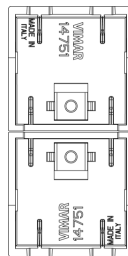

2 half buttons 1M ON/OFF vol.symb.white

Two interchangeable half-buttons, I/O volume symbol, 1 module, white

3 - Active

1 NR

3D

- **Class group:** Installation bus systems
- **Class:** Touch rocker for bus system
- **Bus system KNX:** Yes
- **Bus system KNX-RF (Radio Frequent):** No
- **Bus system radio frequent:** No
- **Bus system LON:** No
- **Bus system Powernet:** No
- **Other bus systems:** Other

- **Radio frequent bidirectional:** No
- **Material:** Plastic
- **Material quality:** Thermoplastic
- **Surface protection:** Untreated
- **Surface finishing:** Glossy
- **Colour:** White
- **RAL-number (similar):** 9003
- **Transparent:** No