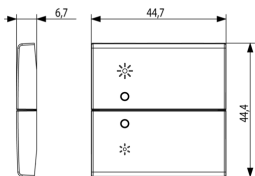

PLANA: 2 half buttons 2M regulation symb.white

14752.3

Smart systems&products / By-me Plus / PLANA / Buttons

2 half buttons 2M regulation symb.white

Two interchangeable half-buttons, regulation symbol, 2 modules, white

3 - Active

1 NR

3D

- **Class group:** Installation bus systems
- **Class:** Touch rocker for bus system
- **Bus system KNX:** Yes
- **Bus system KNX-RF (Radio Frequent):** No
- **Bus system radio frequent:** No
- **Bus system LON:** No
- **Bus system Powernet:** No
- **Other bus systems:** Other
- **Radio frequent bidirectional:** No
- **Material:** Plastic
- **Material quality:** Thermoplastic
- **Surface protection:** Untreated
- **Surface finishing:** Glossy
- **Colour:** White
- **RAL-number (similar):** 9003
- **Transparent:** No

8 007352591349

8007352591349
1 NR
6.5x6x1 [cm]
6.1 [g]

8 007352591356

8007352591356
10 NR
12.3x9.6x5.1 [cm]
93.5 [g]

Vimar