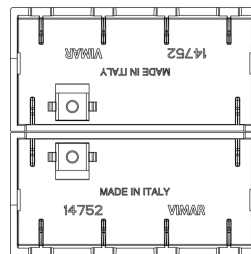

2 half buttons 2M regulation symb.white

Two interchangeable half-buttons, regulation symbol, 2 modules, white

3 - Active

1 NR

3D

- **Class group:** Installation bus systems
- **Class:** Touch rocker for bus system
- **Bus system KNX:** Yes
- **Bus system KNX-RF (Radio Frequent):** No
- **Bus system radio frequent:** No
- **Bus system LON:** No
- **Bus system Powernet:** No
- **Other bus systems:** Other
- **Radio frequent bidirectional:** No
- **Material:** Plastic
- **Material quality:** Thermoplastic
- **Surface protection:** Untreated
- **Surface finishing:** Glossy
- **Colour:** White
- **RAL-number (similar):** 9003
- **Transparent:** No