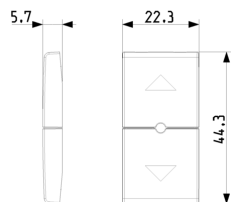

PLANA: 2 half buttons 1M arrows symbol white

14755.2

Wiring devices / View Wireless wiring devices / PLANA / Buttons

2 half buttons 1M arrows symbol white

Two 1-module interchangeable arrow symbol half-button caps, white

3 - Active

1 NR

3D