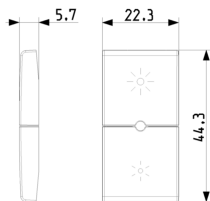

PLANA: 2 half buttons 1M dimmer white

14755.3

Wiring devices / View Wireless wiring devices / PLANA / Buttons

2 half buttons 1M dimmer white

3 - Active

1 NR

3D

- **Class group:** Installation bus systems
- **Class:** Touch rocker for bus system
- **Bus system KNX:** No
- **Bus system KNX-RF (Radio Frequent):** No
- **Bus system radio frequent:** No
- **Bus system LON:** No
- **Bus system Powernet:** No
- **Other bus systems:** Other
- **Radio frequent bidirectional:** Yes

- **With bus connection:** No
- **Material:** Plastic
- **Material quality:** Thermoplastic
- **Surface protection:** Other
- **Surface finishing:** Glossy
- **Colour:** White
- **RAL-number (similar):** 9003
- **Transparent:** No

• 00. CE Marking - EU

• 43. UKCA mark - Great Britain

8007352707535
1 NR
4.44x2.3x0.67 [cm]
3.4 [g]

8007352707542
20 NR
12.3x9.6x5.1 [cm]
98.4 [g]

Vimar