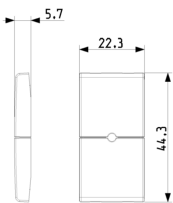

PLANA: 2 half buttons 1M customizable Silver

14755.SL

Wiring devices / View Wireless wiring devices / PLANA / Buttons

2 half buttons 1M customizable Silver

3 - Active

1 NR

3D

- **Class group:** Installation bus systems
- **Class:** Touch rocker for bus system
- **Bus system KNX:** No
- **Bus system KNX-RF (Radio Frequent):** No
- **Bus system radio frequent:** No
- **Bus system LON:** No
- **Bus system Powernet:** No
- **Other bus systems:** Other
- **Radio frequent bidirectional:** Yes

- **With bus connection:** No
- **Material:** Plastic
- **Material quality:** Thermoplastic
- **Surface protection:** Lacquered
- **Surface finishing:** Glossy
- **Colour:** Silver
- **RAL-number (similar):** 9006
- **Transparent:** No

• 00. CE Marking - EU

• 43. UKCA mark - Great Britain

8007352707610
1 NR
4.44x2.3x0.67 [cm]
3.4 [g]

8007352707627
20 NR
12.3x9.6x5.1 [cm]
98.4 [g]

Vimar