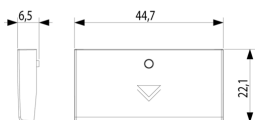

PLANA: Two half-buttons 2M regul.symbol Silver

14842.4.SL

Smart systems&products / KNX / PLANA / Buttons

Two half-buttons 2M regul.symbol Silver

Two interchangeable half-buttons, 2 modules, regulation symbol, Silver

2 - Will be discontinued

1 NR

14752.3.SL - 2 half buttons
2M regulation symb.Silver

3D

- **Class group:** Domestic switching devices
- **Class:** Control element/cover plate for domestic switching devices
- **Model:** Two-part button
- **Imprint/indication:** Other
- **Utilization:** Switch/push button
- **Suitable for touch sensor connector for bus system:** No
- **Type of fastening:** Clamp mounting
- **Monitoring window/light outlet:** Yes
- **Material:** Plastic
- **Material quality:** Thermoplastic

- **Halogen free:** Yes
- **Surface protection:** Lacquered
- **Surface finishing:** Glossy
- **Colour:** Silver
- **RAL-number (similar):** 9006
- **With label area:** No
- **With exchangeable lens/symbol:** No
- **Suitable for degree of protection (IP):** IP40
- **Depth:** 650,00 mm