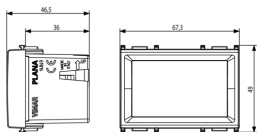

Monochrome touch screen KNX 3M Silver

Monochrome touch screen, for the room control, Well-contact Plus, Silver - 3 modules

2 - Will be discontinued

1 NR

- [FI - Foglio istruzioni ZIS_49400263C0 (5304 kb)](#)
- [DB_ComandoSupervisione_KNX_REL-01.17_20230117.zip](#)