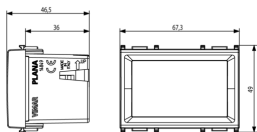

Monochrome touch screen KNX 3M white

Monochrome touch screen, for the room control, Well-contact Plus, white - 3 modules

2 - Will be discontinued

1 NR

- [FI - Foglio istruzioni ZIS_49400263C0 (5304 kb)](#)
- [DB_ComandoSupervisione_KNX_REL-01.17_20230117.zip](#)