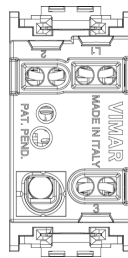

## IDEA: 1P 16AX 2-way switch luminous grey

**16025**

Wiring devices / Traditional wiring devices / IDEA / Devices

20 NR

3D

- **Class group:** Domestic switching devices
- **Class:** Installation switch
- **Wiring system:** Two-way switch
- **Method of operation:** Rocker/button
- **Assembly arrangement:** Modular device for domestic switching devices
- **Number of modules (module system):** 1
- **Push button switch:** Yes
- **Number of rockers:** 1
- **Mounting method:** Flush-mounted
- **Type of fastening:** Engage (snap)
- **With mounting plate:** No
- **Material:** Plastic
- **Material quality:** Thermoplastic
- **Halogen free:** Yes
- **Surface protection:** Untreated
- **Surface finishing:** Matt

- **Colour:** Grey
- **RAL-number (similar):** 7015
- **Label space/information surface:** Yes
- **Illumination:** Optional
- **Function lighting:** Control and orientation
- **Type of lighting:** LED exchangeable
- **Suitable for degree of protection (IP):** IP40
- **Nominal voltage:** 250 V
- **Rated current:** 16,00 A
- **Feedback-signal contact:** No
- **Connection type:** Screwed terminal
- **Washing machine switch:** No
- **Device width:** 24,80 mm
- **Device height:** 50,10 mm
- **Device depth:** 36,50 mm
- **Built-in depth:** 23,30 mm

8007352078246  
1 NR  
4.1x2.8x5.3 [cm]  
30 [g]

8007352078253  
20 NR  
21.4x11.6x6 [cm]  
657.33 [g]

8007352641136  
200 NR  
30.5x25.5x22.5 [cm]  
7,240 [g]