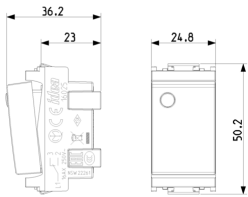

20 NR

3D

- **Class group:** Domestic switching devices
- **Class:** Installation switch
- **Wiring system:** Two-way switch
- **Method of operation:** Rocker/button
- **Assembly arrangement:** Modular device for domestic switching devices
- **Number of modules (module system):** 1
- **Push button switch:** Yes
- **Number of rockers:** 1
- **Mounting method:** Flush-mounted
- **Type of fastening:** Engage (snap)
- **With mounting plate:** No
- **Material:** Plastic
- **Material quality:** Thermoplastic
- **Halogen free:** Yes
- **Surface protection:** Untreated
- **Surface finishing:** Matt

- **Colour:** Grey
- **RAL-number (similar):** 7015
- **Label space/information surface:** Yes
- **Illumination:** Optional
- **Function lighting:** Control and orientation
- **Type of lighting:** LED exchangeable
- **Suitable for degree of protection (IP):** IP40
- **Nominal voltage:** 250 V
- **Rated current:** 16,00 A
- **Feedback-signal contact:** No
- **Connection type:** Screwed terminal
- **Washing machine switch:** No
- **Device width:** 24,80 mm
- **Device height:** 50,10 mm
- **Device depth:** 36,50 mm
- **Built-in depth:** 23,30 mm

8007352078246  
1 NR  
4.1x2.8x5.3 [cm]  
30 [g]

8007352078253  
20 NR  
21.4x11.6x6 [cm]  
657.33 [g]

8007352641136  
200 NR  
30.5x25.5x22.5 [cm]  
7,240 [g]