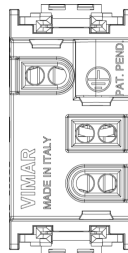

IDEA: 2P+E 16A P17/11 outlet white

16203.B

Wiring devices / Traditional wiring devices / IDEA / Devices

2P+E 16A P17/11 outlet white

2P+E 16 A 250 V~ SICURY Bpresa socket outlet, Italian standard P17/11, white

3 - Active

50 NR

3D

- **Class group:** Domestic switching devices
- **Class:** Socket outlet
- **Model:** Italian type Bipasso
- **Number of units:** 1
- **Number of modules (module system):** 1
- **Number of socket outlets switchable:** 0
- **Imprint/indication:** None
- **Connection type:** Screwed terminal
- **With hinged lid:** No
- **With enhanced contact protection:** Yes
- **Label space/information surface:** Yes
- **Colour:** White
- **RAL-number (similar):** 9001
- **Metallic colour:** No
- **Transparent:** No
- **Lockable:** No
- **Eject-mechanism:** No
- **Insulated mounting:** No
- **With function lighting:** No
- **Over voltage protection:** No
- **Fault current protection:** No
- **Mounting method:** Flush-mounted
- **Material:** Plastic
- **Material quality:** Thermoplastic
- **Halogen free:** Yes
- **Surface protection:** Untreated
- **Surface finishing:** Matt
- **With loop through function:** No
- **With on/off switch:** No
- **Rotated central insert:** No
- **Nominal current:** 16 A
- **Nominal voltage:** 250 V
- **Frequency:** 50,00 - 60,00 HZ
- **Suitable for degree of protection (IP):** IP20
- **Impact strength:** Other
- **Device width:** 24,80 mm
- **Device height:** 50,10 mm
- **Device depth:** 35,00 mm

- 00. CE Marking - EU
- 01. IMQ - Italy ([download](#))
- 10. EAC Eurasian Customs Union
- 37. Marking - Morocco
- 99. WEEE Directive ([download](#))

8007352049277
1 NR
4.1x2.8x5.3 [cm]
31.07 [g]

8007352049284
50 NR
21.4x11.6x14.2 [cm]
1,643.53 [g]

8007352263055
500 NR
57.5x22.5x30 [cm]
17,008.67 [g]