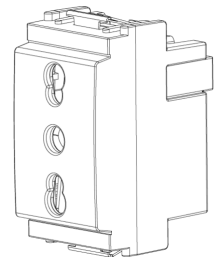

IDEA: 2P+E 16A P17/11 outlet white

16203.B

Wiring devices / Traditional wiring devices / IDEA / Devices

2P+E 16A P17/11 outlet white

2P+E 16 A 250 V~ SICURY Bpresa socket outlet, Italian standard P17/11, white

3 - Active

50 NR

3D

- **Class group:** Domestic switching devices
- **Class:** Socket outlet
- **Model:** Italian type Bipasso
- **Number of units:** 1
- **Number of modules (module system):** 1
- **Number of socket outlets switchable:** 0
- **Imprint/indication:** None
- **Connection type:** Screwed terminal
- **With hinged lid:** No
- **With enhanced contact protection:** Yes
- **Label space/information surface:** Yes
- **Colour:** White
- **RAL-number (similar):** 9001
- **Metallic colour:** No
- **Transparent:** No
- **Lockable:** No
- **Eject-mechanism:** No
- **Insulated mounting:** No
- **With function lighting:** No
- **Over voltage protection:** No
- **Fault current protection:** No
- **Mounting method:** Flush-mounted
- **Material:** Plastic
- **Material quality:** Thermoplastic
- **Halogen free:** Yes
- **Surface protection:** Untreated
- **Surface finishing:** Matt
- **With loop through function:** No
- **With on/off switch:** No
- **Rotated central insert:** No
- **Nominal current:** 16 A
- **Nominal voltage:** 250 V
- **Frequency:** 50,00 - 60,00 HZ
- **Suitable for degree of protection (IP):** IP20
- **Impact strength:** Other
- **Device width:** 24,80 mm
- **Device height:** 50,10 mm
- **Device depth:** 35,00 mm