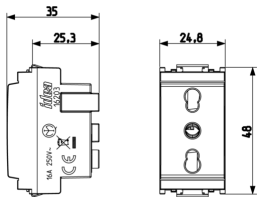

IDEA: 2P+E 16A P17/11 outlet white

16203.B

Wiring devices / Traditional wiring devices / IDEA / Devices

2P+E 16A P17/11 outlet white

2P+E 16 A 250 V~ SICURY Bpresa socket outlet, Italian standard P17/11, white

3 - Active

50 NR

3D

- **Class group:** Domestic switching devices
- **Class:** Socket outlet
- **Model:** Italian type Bipasso
- **Number of units:** 1
- **Number of modules (module system):** 1
- **Number of socket outlets switchable:** 0
- **Imprint/indication:** None
- **Connection type:** Screwed terminal
- **With hinged lid:** No
- **With enhanced contact protection:** Yes
- **Label space/information surface:** Yes
- **Colour:** White
- **RAL-number (similar):** 9001
- **Metallic colour:** No
- **Transparent:** No
- **Lockable:** No
- **Eject-mechanism:** No
- **Insulated mounting:** No
- **With function lighting:** No
- **Over voltage protection:** No
- **Fault current protection:** No
- **Mounting method:** Flush-mounted
- **Material:** Plastic
- **Material quality:** Thermoplastic
- **Halogen free:** Yes
- **Surface protection:** Untreated
- **Surface finishing:** Matt
- **With loop through function:** No
- **With on/off switch:** No
- **Rotated central insert:** No
- **Nominal current:** 16 A
- **Nominal voltage:** 250 V
- **Frequency:** 50,00 - 60,00 HZ
- **Suitable for degree of protection (IP):** IP20
- **Impact strength:** Other
- **Device width:** 24,80 mm
- **Device height:** 50,10 mm
- **Device depth:** 35,00 mm

- 00. CE Marking - EU
- 01. IMQ - Italy ([download](#))
- 10. EAC Eurasian Customs Union
- 37. Marking - Morocco
- 99. WEEE Directive ([download](#))

8007352049277
1 NR
4.1x2.8x5.3 [cm]
31.07 [g]

8007352049284
50 NR
21.4x11.6x14.2 [cm]
1,643.53 [g]

8007352263055
500 NR
57.5x22.5x30 [cm]
17,008.67 [g]