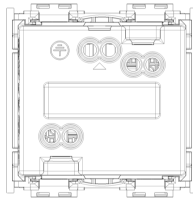

IDEA: 2P+E 16A German SICURY outlet white

16208.B

Wiring devices / Traditional wiring devices / IDEA / Devices

2P+E 16A German SICURY outlet white

2P+E 16 A 250 V~ SICURY socket outlet, German standard, white - 2 modules

3 - Active

20 NR

3D

- **Class group:** Domestic switching devices
- **Class:** Socket outlet
- **Number of units:** 1
- **Number of modules (module system):** 2
- **Number of socket outlets switchable:** 0
- **Imprint/indication:** None
- **Connection type:** Screwed terminal
- **With hinged lid:** No
- **With enhanced contact protection:** Yes
- **Label space/information surface:** Yes
- **Colour:** White
- **RAL-number (similar):** 9001
- **Metallic colour:** No
- **Transparent:** No
- **Lockable:** No
- **Eject-mechanism:** No
- **Insulated mounting:** No
- **With function lighting:** No
- **Over voltage protection:** No
- **Fault current protection:** No
- **Mounting method:** Flush-mounted
- **Material:** Plastic
- **Material quality:** Thermoplastic
- **Halogen free:** Yes
- **Surface protection:** Untreated
- **Surface finishing:** Matt
- **With loop through function:** No
- **With on/off switch:** No
- **Rotated central insert:** No
- **Nominal current:** 16 A
- **Nominal voltage:** 250 V
- **Frequency:** 50,00 - 60,00 HZ
- **Suitable for degree of protection (IP):** IP20
- **Impact strength:** Other
- **Device width:** 49,80 mm
- **Device height:** 50,10 mm
- **Device depth:** 38,80 mm

8007352079458
20 NR
26.9x11.6x9 [cm]
1,092.48 [g]

8007352335653
240 NR
38x28.5x35.5 [cm]
13,645 [g]