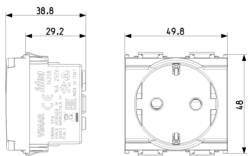

IDEA: 2P+E 16A German SICURY outlet white

16208.B

Wiring devices / Traditional wiring devices / IDEA / Devices

2P+E 16A German SICURY outlet white

2P+E 16 A 250 V~ SICURY socket outlet, German standard, white - 2 modules

3 - Active

20 NR

3D

- **Class group:** Domestic switching devices
- **Class:** Socket outlet
- **Number of units:** 1
- **Number of modules (module system):** 2
- **Number of socket outlets switchable:** 0
- **Imprint/indication:** None
- **Connection type:** Screwed terminal
- **With hinged lid:** No
- **With enhanced contact protection:** Yes
- **Label space/information surface:** Yes
- **Colour:** White
- **RAL-number (similar):** 9001
- **Metallic colour:** No
- **Transparent:** No
- **Lockable:** No
- **Eject-mechanism:** No
- **Insulated mounting:** No
- **With function lighting:** No
- **Over voltage protection:** No
- **Fault current protection:** No
- **Mounting method:** Flush-mounted
- **Material:** Plastic
- **Material quality:** Thermoplastic
- **Halogen free:** Yes
- **Surface protection:** Untreated
- **Surface finishing:** Matt
- **With loop through function:** No
- **With on/off switch:** No
- **Rotated central insert:** No
- **Nominal current:** 16 A
- **Nominal voltage:** 250 V
- **Frequency:** 50,00 - 60,00 HZ
- **Suitable for degree of protection (IP):** IP20
- **Impact strength:** Other
- **Device width:** 49,80 mm
- **Device height:** 50,10 mm
- **Device depth:** 38,80 mm

8007352079458
20 NR
26.9x11.6x9 [cm]
1,092.48 [g]

8007352335653
240 NR
38x28.5x35.5 [cm]
13,645 [g]