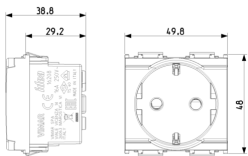

3 - Active

20 NR

3D

- **Class group:** Domestic switching devices
- **Class:** Socket outlet
- **Number of units:** 1
- **Number of modules (module system):** 2
- **Number of socket outlets switchable:** 0
- **Imprint/indication:** None
- **Connection type:** Screwed terminal
- **With hinged lid:** No
- **With enhanced contact protection:** Yes
- **Label space/information surface:** Yes
- **Colour:** Grey
- **RAL-number (similar):** 7015
- **Metallic colour:** No
- **Transparent:** No
- **Lockable:** No
- **Eject-mechanism:** No
- **Insulated mounting:** No
- **With function lighting:** No
- **Over voltage protection:** No

- **Fault current protection:** No
- **Mounting method:** Flush-mounted
- **Material:** Plastic
- **Material quality:** Thermoplastic
- **Halogen free:** Yes
- **Surface protection:** Untreated
- **Surface finishing:** Matt
- **With loop through function:** No
- **With on/off switch:** No
- **Rotated central insert:** No
- **Nominal current:** 16 A
- **Nominal voltage:** 250 V
- **Frequency:** 50,00 - 60,00 HZ
- **Suitable for degree of protection (IP):** IP20
- **Impact strength:** Other
- **Device width:** 24,80 mm
- **Device height:** 50,10 mm
- **Device depth:** 38,80 mm

8007352076921
20 NR
26.9x11.6x9 [cm]
1,087.2 [g]

8007352335646
240 NR
38x28.5x35.5 [cm]
13,580 [g]