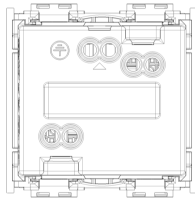

IDEA: 2P+E 16A German SICURY outlet grey

16208

Wiring devices / Traditional wiring devices / IDEA / Devices

2P+E 16A German SICURY outlet grey

2P+E 16 A 250 V~ SICURY socket outlet, German standard, grey - 2 modules

3 - Active

20 NR

3D

- **Class group:** Domestic switching devices
- **Class:** Socket outlet
- **Number of units:** 1
- **Number of modules (module system):** 2
- **Number of socket outlets switchable:** 0
- **Imprint/indication:** None
- **Connection type:** Screwed terminal
- **With hinged lid:** No
- **With enhanced contact protection:** Yes
- **Label space/information surface:** Yes
- **Colour:** Grey
- **RAL-number (similar):** 7015
- **Metallic colour:** No
- **Transparent:** No
- **Lockable:** No
- **Eject-mechanism:** No
- **Insulated mounting:** No
- **With function lighting:** No
- **Over voltage protection:** No

- **Fault current protection:** No
- **Mounting method:** Flush-mounted
- **Material:** Plastic
- **Material quality:** Thermoplastic
- **Halogen free:** Yes
- **Surface protection:** Untreated
- **Surface finishing:** Matt
- **With loop through function:** No
- **With on/off switch:** No
- **Rotated central insert:** No
- **Nominal current:** 16 A
- **Nominal voltage:** 250 V
- **Frequency:** 50,00 - 60,00 HZ
- **Suitable for degree of protection (IP):** IP20
- **Impact strength:** Other
- **Device width:** 24,80 mm
- **Device height:** 50,10 mm
- **Device depth:** 38,80 mm