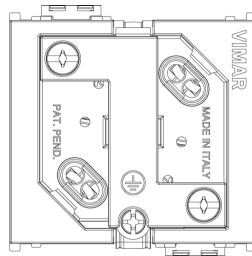

2 - Will be discontinued

20 NR

3D

- **Class group:** Domestic switching devices
- **Class:** Socket outlet
- **Model:** Other
- **Number of units:** 1
- **Number of modules (module system):** 2
- **Number of socket outlets switchable:** 0
- **Imprint/indication:** None
- **Connection type:** Screwed terminal
- **With hinged lid:** No
- **With enhanced contact protection:** Yes
- **Label space/information surface:** Yes
- **Colour:** Red
- **RAL-number (similar):** 3001
- **Metallic colour:** No
- **Transparent:** No
- **Lockable:** No
- **Eject-mechanism:** No
- **Insulated mounting:** No
- **With function lighting:** No
- **With orientation lighting:** No
- **Over voltage protection:** No
- **Fault current protection:** No
- **With miniature fuse:** No
- **Mounting method:** Flush-mounted
- **Type of fastening:** Snap mounting (engagement)
- **Material:** Plastic
- **Material quality:** Thermoplastic
- **Halogen free:** Yes
- **Surface protection:** Untreated
- **Surface finishing:** Matt
- **With loop through function:** No
- **With on/off switch:** No
- **Rotated central insert:** No
- **Nominal current:** 16 A
- **Nominal voltage:** 250 V
- **Frequency:** 50,00 - 60,00 HZ
- **Suitable for degree of protection (IP):** IP20
- **Impact strength:** Other
- **Device width:** 49,80 mm
- **Device height:** 50,10 mm
- **Device depth:** 41,90 mm