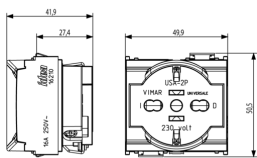

2 - Will be discontinued

20 NR

3D

- **Class group:** Domestic switching devices
- **Class:** Socket outlet
- **Model:** Other
- **Number of units:** 1
- **Number of modules (module system):** 2
- **Number of socket outlets switchable:** 0
- **Imprint/indication:** None
- **Connection type:** Screwed terminal
- **With hinged lid:** No
- **With enhanced contact protection:** Yes
- **Label space/information surface:** Yes
- **Colour:** Red
- **RAL-number (similar):** 3001
- **Metallic colour:** No
- **Transparent:** No
- **Lockable:** No
- **Eject-mechanism:** No
- **Insulated mounting:** No
- **With function lighting:** No
- **With orientation lighting:** No
- **Over voltage protection:** No
- **Fault current protection:** No
- **With miniature fuse:** No
- **Mounting method:** Flush-mounted
- **Type of fastening:** Snap mounting (engagement)
- **Material:** Plastic
- **Material quality:** Thermoplastic
- **Halogen free:** Yes
- **Surface protection:** Untreated
- **Surface finishing:** Matt
- **With loop through function:** No
- **With on/off switch:** No
- **Rotated central insert:** No
- **Nominal current:** 16 A
- **Nominal voltage:** 250 V
- **Frequency:** 50,00 - 60,00 HZ
- **Suitable for degree of protection (IP):** IP20
- **Impact strength:** Other
- **Device width:** 49,80 mm
- **Device height:** 50,10 mm
- **Device depth:** 41,90 mm

- 00. CE Marking - EU
- 10. EAC Eurasian Customs Union

- 37. Marking - Morocco
- 99. WEEE Directive ([download](#))

8 007352 100732

8007352100732  
1 NR  
5.1x4.3x5.3 [cm]  
56.93 [g]

8 007352 100749

8007352100749  
20 NR  
26.9x11.6x9 [cm]  
1,226.33 [g]

8 007352 641549

8007352641549  
240 NR  
38x28.5x35.5 [cm]  
15,780 [g]