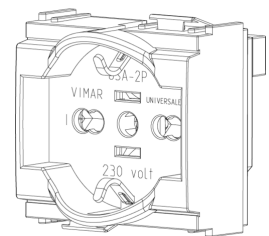

#### 2P+E 16A universal outlet red

2P+E 16 A 250 V~ SICURY socket outlet, universal, for 2P 2,5 A Europlugs, 2P and 2P+E 10 A and 16 A Italian standard plugs, 2P+E 16 A German standard plugs, 2P 15 A 125 V~ American standard plugs with non-polarized flat blades, for dedicated lines, red - 2 modules. Earth connection is not realized with 2P+E 16 A 250 V~ French standard plug

2 - Will be discontinued

20 NR

3D

- **Class group:** Domestic switching devices
- **Class:** Socket outlet
- **Model:** Other
- **Number of units:** 1
- **Number of modules (module system):** 2
- **Number of socket outlets switchable:** 0
- **Imprint/indication:** None
- **Connection type:** Screwed terminal
- **With hinged lid:** No
- **With enhanced contact protection:** Yes
- **Label space/information surface:** Yes
- **Colour:** Red
- **RAL-number (similar):** 3001
- **Metallic colour:** No
- **Transparent:** No
- **Lockable:** No
- **Eject-mechanism:** No
- **Insulated mounting:** No
- **With function lighting:** No
- **With orientation lighting:** No
- **Over voltage protection:** No
- **Fault current protection:** No
- **With miniature fuse:** No
- **Mounting method:** Flush-mounted
- **Type of fastening:** Snap mounting (engagement)
- **Material:** Plastic
- **Material quality:** Thermoplastic
- **Halogen free:** Yes
- **Surface protection:** Untreated
- **Surface finishing:** Matt
- **With loop through function:** No
- **With on/off switch:** No
- **Rotated central insert:** No
- **Nominal current:** 16 A
- **Nominal voltage:** 250 V
- **Frequency:** 50,00 - 60,00 HZ
- **Suitable for degree of protection (IP):** IP20
- **Impact strength:** Other
- **Device width:** 49,80 mm
- **Device height:** 50,10 mm
- **Device depth:** 41,90 mm