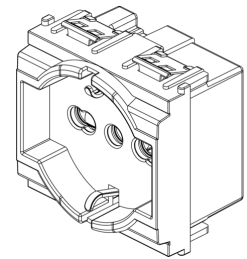

IDEA: 2P+E 16A universal outlet grey

16211

Wiring devices / Traditional wiring devices / IDEA / Devices

2P+E 16A universal outlet grey

2P+E 16 A 250 V~ SICURY socket outlet, universal, P40 Italian standard, grey -
2 modules

3 - Active

20 NR

3D

- **Class group:** Domestic switching devices
- **Class:** Socket outlet
- **Model:** Other
- **Number of units:** 1
- **Number of modules (module system):** 2
- **Number of socket outlets switchable:** 0
- **Imprint/indication:** None
- **Connection type:** Screwed terminal
- **With hinged lid:** No
- **With enhanced contact protection:** Yes
- **Label space/information surface:** Yes
- **Colour:** Grey
- **RAL-number (similar):** 7015
- **Metallic colour:** No
- **Transparent:** No
- **Lockable:** No
- **Eject-mechanism:** No
- **Insulated mounting:** No
- **With function lighting:** No

- **Over voltage protection:** No
- **Fault current protection:** No
- **Mounting method:** Flush-mounted
- **Material:** Plastic
- **Material quality:** Thermoplastic
- **Halogen free:** Yes
- **Surface protection:** Untreated
- **Surface finishing:** Matt
- **With loop through function:** No
- **With on/off switch:** No
- **Rotated central insert:** No
- **Nominal current:** 16 A
- **Nominal voltage:** 250 V
- **Frequency:** 50,00 - 60,00 HZ
- **Suitable for degree of protection (IP):** IP20
- **Impact strength:** Other
- **Device width:** 49,80 mm
- **Device height:** 50,10 mm
- **Device depth:** 36,00 mm