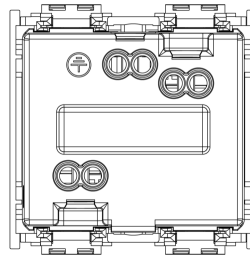

IDEA: 2P+E 16A universal outlet grey

16211

Wiring devices / Traditional wiring devices / IDEA / Devices

2P+E 16A universal outlet grey

2P+E 16 A 250 V~ SICURY socket outlet, universal, P40 Italian standard, grey -
2 modules

3 - Active

20 NR

3D

- **Class group:** Domestic switching devices
- **Class:** Socket outlet
- **Model:** Other
- **Number of units:** 1
- **Number of modules (module system):** 2
- **Number of socket outlets switchable:** 0
- **Imprint/indication:** None
- **Connection type:** Screwed terminal
- **With hinged lid:** No
- **With enhanced contact protection:** Yes
- **Label space/information surface:** Yes
- **Colour:** Grey
- **RAL-number (similar):** 7015
- **Metallic colour:** No
- **Transparent:** No
- **Lockable:** No
- **Eject-mechanism:** No
- **Insulated mounting:** No
- **With function lighting:** No

- **Over voltage protection:** No
- **Fault current protection:** No
- **Mounting method:** Flush-mounted
- **Material:** Plastic
- **Material quality:** Thermoplastic
- **Halogen free:** Yes
- **Surface protection:** Untreated
- **Surface finishing:** Matt
- **With loop through function:** No
- **With on/off switch:** No
- **Rotated central insert:** No
- **Nominal current:** 16 A
- **Nominal voltage:** 250 V
- **Frequency:** 50,00 - 60,00 HZ
- **Suitable for degree of protection (IP):** IP20
- **Impact strength:** Other
- **Device width:** 49,80 mm
- **Device height:** 50,10 mm
- **Device depth:** 36,00 mm

8007352361621
240 NR
38x28.5x35.5 [cm]
13,628.04 [g]

8007352588479
3,840 NR
120x80x105 [cm]
225,045 [g]