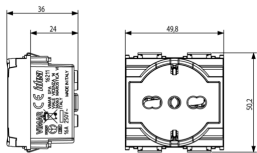

3 - Active

20 NR

3D

- **Class group:** Domestic switching devices
- **Class:** Socket outlet
- **Model:** Other
- **Number of units:** 1
- **Number of modules (module system):** 2
- **Number of socket outlets switchable:** 0
- **Imprint/indication:** None
- **Connection type:** Screwed terminal
- **With hinged lid:** No
- **With enhanced contact protection:** Yes
- **Label space/information surface:** Yes
- **Colour:** Grey
- **RAL-number (similar):** 7015
- **Metallic colour:** No
- **Transparent:** No
- **Lockable:** No
- **Eject-mechanism:** No
- **Insulated mounting:** No
- **With function lighting:** No

- **Over voltage protection:** No
- **Fault current protection:** No
- **Mounting method:** Flush-mounted
- **Material:** Plastic
- **Material quality:** Thermoplastic
- **Halogen free:** Yes
- **Surface protection:** Untreated
- **Surface finishing:** Matt
- **With loop through function:** No
- **With on/off switch:** No
- **Rotated central insert:** No
- **Nominal current:** 16 A
- **Nominal voltage:** 250 V
- **Frequency:** 50,00 - 60,00 HZ
- **Suitable for degree of protection (IP):** IP20
- **Impact strength:** Other
- **Device width:** 49,80 mm
- **Device height:** 50,10 mm
- **Device depth:** 36,00 mm

- 00. CE Marking - EU
- 03. CSv-IMQ - Italy ([download](#))
- 10. EAC Eurasian Customs Union

- 37. Marking - Morocco
- 99. WEEE Directive ([download](#))

8007352147577
1 NR
5.1x4.3x5.3 [cm]
50.4 [g]

8007352147584
20 NR
26.9x11.6x9 [cm]
1,090.67 [g]

8007352361621
240 NR
38x28.5x35.5 [cm]
13,628.04 [g]

8007352588479
3,840 NR
120x80x105 [cm]
225,045 [g]