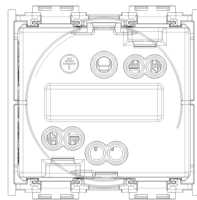

IDEA: 2P+E 16A French SICURY outlet white

16212.B

Wiring devices / Traditional wiring devices / IDEA / Devices

2P+E 16A French SICURY outlet white

2P+E 16 A 250 V~ SICURY socket outlet, French standard, white - 2 modules

3 - Active

20 NR

3D

- **Class group:** Domestic switching devices
- **Class:** Socket outlet
- **Number of units:** 1
- **Number of modules (module system):** 2
- **Number of socket outlets switchable:** 0
- **Imprint/indication:** None
- **Connection type:** Screwed terminal
- **With hinged lid:** No
- **With enhanced contact protection:** Yes
- **Label space/information surface:** Yes
- **Colour:** White
- **RAL-number (similar):** 9001
- **Metallic colour:** No
- **Transparent:** No
- **Lockable:** No
- **Eject-mechanism:** No
- **Insulated mounting:** No
- **With function lighting:** No
- **Over voltage protection:** No

- **Fault current protection:** No
- **Mounting method:** Flush-mounted
- **Material:** Plastic
- **Material quality:** Thermoplastic
- **Halogen free:** Yes
- **Surface protection:** Untreated
- **Surface finishing:** Matt
- **With loop through function:** No
- **With on/off switch:** No
- **Rotated central insert:** No
- **Nominal current:** 16 A
- **Nominal voltage:** 250 V
- **Frequency:** 50,00 - 60,00 HZ
- **Suitable for degree of protection (IP):** IP20
- **Impact strength:** Other
- **Device width:** 49,80 mm
- **Device height:** 50,10 mm
- **Device depth:** 35,50 mm

8007352067837
20 NR
26.9x11.6x9 [cm]
987.33 [g]

8007352750968
240 NR
38x28.5x35.5 [cm]
11,848 [g]