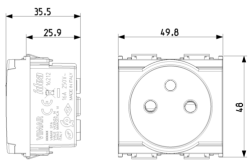

3 - Active

20 NR

3D

- **Class group:** Domestic switching devices
- **Class:** Socket outlet
- **Number of units:** 1
- **Number of modules (module system):** 2
- **Number of socket outlets switchable:** 0
- **Imprint/indication:** None
- **Connection type:** Screwed terminal
- **With hinged lid:** No
- **With enhanced contact protection:** Yes
- **Label space/information surface:** Yes
- **Colour:** White
- **RAL-number (similar):** 9001
- **Metallic colour:** No
- **Transparent:** No
- **Lockable:** No
- **Eject-mechanism:** No
- **Insulated mounting:** No
- **With function lighting:** No
- **Over voltage protection:** No

- **Fault current protection:** No
- **Mounting method:** Flush-mounted
- **Material:** Plastic
- **Material quality:** Thermoplastic
- **Halogen free:** Yes
- **Surface protection:** Untreated
- **Surface finishing:** Matt
- **With loop through function:** No
- **With on/off switch:** No
- **Rotated central insert:** No
- **Nominal current:** 16 A
- **Nominal voltage:** 250 V
- **Frequency:** 50,00 - 60,00 HZ
- **Suitable for degree of protection (IP):** IP20
- **Impact strength:** Other
- **Device width:** 49,80 mm
- **Device height:** 50,10 mm
- **Device depth:** 35,50 mm

8007352067837
20 NR
26.9x11.6x9 [cm]
987.33 [g]

8007352750968
240 NR
38x28.5x35.5 [cm]
11,848 [g]