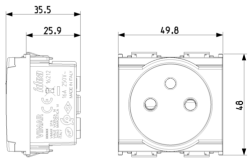

3 - Active

20 NR

3D

- **Class group:** Domestic switching devices
- **Class:** Socket outlet
- **Number of units:** 1
- **Number of modules (module system):** 2
- **Number of socket outlets switchable:** 0
- **Imprint/indication:** None
- **Connection type:** Screwed terminal
- **With hinged lid:** No
- **With enhanced contact protection:** Yes
- **Label space/information surface:** Yes
- **Colour:** Grey
- **RAL-number (similar):** 7015
- **Metallic colour:** No
- **Transparent:** No
- **Lockable:** No
- **Eject-mechanism:** No
- **Insulated mounting:** No
- **With function lighting:** No
- **Over voltage protection:** No

- **Fault current protection:** No
- **Mounting method:** Flush-mounted
- **Material:** Plastic
- **Material quality:** Thermoplastic
- **Halogen free:** Yes
- **Surface protection:** Untreated
- **Surface finishing:** Matt
- **With loop through function:** No
- **With on/off switch:** No
- **Rotated central insert:** No
- **Nominal current:** 16 A
- **Nominal voltage:** 250 V
- **Frequency:** 50,00 - 60,00 HZ
- **Suitable for degree of protection (IP):** IP20
- **Impact strength:** Other
- **Device width:** 49,80 mm
- **Device height:** 50,10 mm
- **Device depth:** 35,50 mm

8007352005907
20 NR
26.9x11.6x9 [cm]
1,005 [g]

8007352335660
240 NR
38x28.5x35.5 [cm]
12,564 [g]