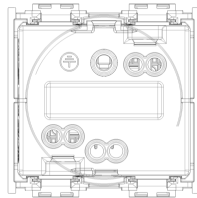

IDEA: 2P+E 16A French SICURY outlet grey

16212

Wiring devices / Traditional wiring devices / IDEA / Devices

2P+E 16A French SICURY outlet grey

2P+E 16 A 250 V~ SICURY socket outlet, French standard, grey - 2 modules

3 - Active

20 NR

3D

- **Class group:** Domestic switching devices
- **Class:** Socket outlet
- **Number of units:** 1
- **Number of modules (module system):** 2
- **Number of socket outlets switchable:** 0
- **Imprint/indication:** None
- **Connection type:** Screwed terminal
- **With hinged lid:** No
- **With enhanced contact protection:** Yes
- **Label space/information surface:** Yes
- **Colour:** Grey
- **RAL-number (similar):** 7015
- **Metallic colour:** No
- **Transparent:** No
- **Lockable:** No
- **Eject-mechanism:** No
- **Insulated mounting:** No
- **With function lighting:** No
- **Over voltage protection:** No

- **Fault current protection:** No
- **Mounting method:** Flush-mounted
- **Material:** Plastic
- **Material quality:** Thermoplastic
- **Halogen free:** Yes
- **Surface protection:** Untreated
- **Surface finishing:** Matt
- **With loop through function:** No
- **With on/off switch:** No
- **Rotated central insert:** No
- **Nominal current:** 16 A
- **Nominal voltage:** 250 V
- **Frequency:** 50,00 - 60,00 HZ
- **Suitable for degree of protection (IP):** IP20
- **Impact strength:** Other
- **Device width:** 49,80 mm
- **Device height:** 50,10 mm
- **Device depth:** 35,50 mm

8007352005907
20 NR
26.9x11.6x9 [cm]
1,005 [g]

8007352335660
240 NR
38x28.5x35.5 [cm]
12,564 [g]