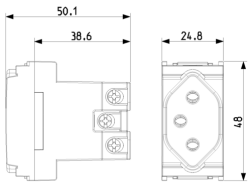

2P+E 10A Swiss 13 type outlet white

2P+E 10 A 250 V~ socket outlet, Swiss standard, 13 type, white

3 - Active

20 NR