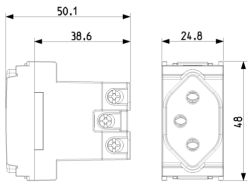

3 - Active

20 NR

3D

- **Class group:** Domestic switching devices
- **Class:** Socket outlet
- **Model:** Swiss norm type 13
- **Number of units:** 1
- **Number of modules (module system):** 1
- **Number of socket outlets switchable:** 0
- **Imprint/indication:** None
- **Connection type:** Screwed terminal
- **With hinged lid:** No
- **With enhanced contact protection:** No
- **Label space/information surface:** Yes
- **Colour:** Grey
- **RAL-number (similar):** 7015
- **Metallic colour:** No
- **Transparent:** No
- **Lockable:** No
- **Eject-mechanism:** No
- **Insulated mounting:** No
- **With function lighting:** No
- **Over voltage protection:** No
- **Fault current protection:** No
- **Mounting method:** Flush-mounted
- **Material:** Plastic
- **Material quality:** Thermoplastic
- **Halogen free:** Yes
- **Surface protection:** Untreated
- **Surface finishing:** Matt
- **With loop through function:** No
- **With on/off switch:** No
- **Rotated central insert:** No
- **Nominal current:** 10 A
- **Nominal voltage:** 250 V
- **Frequency:** 50,00 - 60,00 HZ
- **Suitable for degree of protection (IP):** IP20
- **Impact strength:** Other
- **Device width:** 24,80 mm
- **Device height:** 50,10 mm
- **Device depth:** 49,80 mm
- 00. CE Marking - EU
- 05. SEV - Switzerland ([download](#))
- 10. EAC Eurasian Customs Union
- 37. Marking - Morocco
- 96. Electrotechnical expert ([download](#))
- 99. WEEE Directive ([download](#))

8007352084810
1 NR
5.1x2.8x5.3 [cm]
36.44 [g]

8007352084827
20 NR
27x11.6x6 [cm]
795.4 [g]

8007352651173
120 NR
37.5x30x13.5 [cm]
5,100 [g]