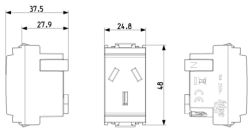

IDEA: 2P+E 10A Argentinian SICURY outlet white

16250.B

Wiring devices / Traditional wiring devices / IDEA / Devices

2P+E 10A Argentinian SICURY outlet white

2P+E 10 A 250 V~ SICURY socket outlet, Argentinian standard, white

2 - Will be discontinued

20 NR

3D

- **Class group:** Domestic switching devices
- **Class:** Socket outlet
- **Model:** Other
- **Number of units:** 1
- **Number of modules (module system):** 1
- **Number of socket outlets switchable:** 0
- **Imprint/indication:** None
- **Connection type:** Screwed terminal
- **With hinged lid:** No
- **With enhanced contact protection:** Yes
- **Label space/information surface:** Yes
- **Colour:** White
- **RAL-number (similar):** 9001
- **Metallic colour:** No
- **Transparent:** No
- **Lockable:** No
- **Eject-mechanism:** No
- **Insulated mounting:** No
- **With function lighting:** No

- **Over voltage protection:** No
- **Fault current protection:** No
- **Mounting method:** Flush-mounted
- **Material:** Plastic
- **Material quality:** Thermoplastic
- **Halogen free:** Yes
- **Surface protection:** Untreated
- **Surface finishing:** Matt
- **With loop through function:** No
- **With on/off switch:** No
- **Rotated central insert:** No
- **Nominal current:** 10 A
- **Nominal voltage:** 250 V
- **Frequency:** 50,00 - 60,00 HZ
- **Suitable for degree of protection (IP):** IP20
- **Impact strength:** Other
- **Device width:** 24,80 mm
- **Device height:** 50,10 mm
- **Device depth:** 37,50 mm