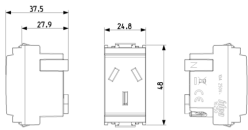

IDEA: 2P+E 10A Argentinian SICURY outlet grey

16250

Wiring devices / Traditional wiring devices / IDEA / Devices

2P+E 10A Argentinian SICURY outlet grey

2P+E 10 A 250 V~ SICURY socket outlet, Argentinian standard, grey

2 - Will be discontinued

20 NR

3D

- **Class group:** Domestic switching devices
- **Class:** Socket outlet
- **Model:** Other
- **Number of units:** 1
- **Number of modules (module system):** 1
- **Number of socket outlets switchable:** 0
- **Imprint/indication:** None
- **Connection type:** Screwed terminal
- **With hinged lid:** No
- **With enhanced contact protection:** Yes
- **Label space/information surface:** Yes
- **Colour:** Grey
- **RAL-number (similar):** 7015
- **Metallic colour:** No
- **Transparent:** No
- **Lockable:** No
- **Eject-mechanism:** No
- **Insulated mounting:** No
- **With function lighting:** No

- **Over voltage protection:** No
- **Fault current protection:** No
- **Mounting method:** Flush-mounted
- **Material:** Plastic
- **Material quality:** Thermoplastic
- **Halogen free:** Yes
- **Surface protection:** Untreated
- **Surface finishing:** Matt
- **With loop through function:** No
- **With on/off switch:** No
- **Rotated central insert:** No
- **Nominal current:** 10 A
- **Nominal voltage:** 250 V
- **Frequency:** 50,00 - 60,00 HZ
- **Suitable for degree of protection (IP):** IP20
- **Impact strength:** Other
- **Device width:** 24,80 mm
- **Device height:** 50,10 mm
- **Device depth:** 37,50 mm

- 00. CE Marking - EU
- 10. EAC Eurasian Customs Union
- 20. IQC - Argentina

- 37. Marking - Morocco
- 99. WEEE Directive ([download](#))

8007352025899
1 NR
4.1x2.8x5.3 [cm]
31.6 [g]

8007352025905
20 NR
21.4x11.6x6 [cm]
692.67 [g]