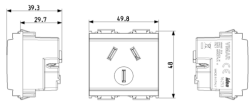

IDEA: 2P+E 20A Argentin.SICURY outlet white

16253.B

Wiring devices / Traditional wiring devices / IDEA / Devices

2P+E 20A Argentin.SICURY outlet white

2P+E 20 A 250 V~ SICURY socket outlet, Argentinian standard, white - 2 modules

2 - Will be discontinued

20 NR

3D

- **Class group:** Domestic switching devices
- **Class:** Socket outlet
- **Model:** Other
- **Number of units:** 1
- **Number of modules (module system):** 2
- **Number of socket outlets switchable:** 0
- **Imprint/indication:** None
- **Connection type:** Screwed terminal
- **With hinged lid:** No
- **With enhanced contact protection:** Yes
- **Label space/information surface:** Yes
- **Colour:** White
- **RAL-number (similar):** 9001
- **Metallic colour:** No
- **Transparent:** No
- **Lockable:** No
- **Eject-mechanism:** No
- **Insulated mounting:** No
- **With function lighting:** No

- **Over voltage protection:** No
- **Fault current protection:** No
- **Mounting method:** Flush-mounted
- **Material:** Plastic
- **Material quality:** Thermoplastic
- **Halogen free:** Yes
- **Surface protection:** Untreated
- **Surface finishing:** Matt
- **With loop through function:** No
- **With on/off switch:** No
- **Rotated central insert:** No
- **Nominal current:** 20 A
- **Nominal voltage:** 250 V
- **Frequency:** 50,00 - 60,00 HZ
- **Suitable for degree of protection (IP):** IP20
- **Impact strength:** Other
- **Device width:** 24,80 mm
- **Device height:** 50,10 mm
- **Device depth:** 37,50 mm

- 00. CE Marking - EU
- 20. IQC - Argentina

- 37. Marking - Morocco
- 99. WEEE Directive ([download](#))

8007352245068
1 NR
5.1x4.3x5.3 [cm]
45 [g]

8007352245075
20 NR
26.9x11.6x9 [cm]
969.47 [g]