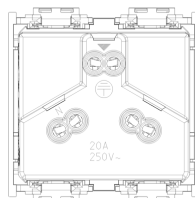

IDEA: 2P+E 20A Argentin.SICURY outlet white

16253.B

Wiring devices / Traditional wiring devices / IDEA / Devices

2P+E 20A Argentin.SICURY outlet white

2P+E 20 A 250 V~ SICURY socket outlet, Argentinian standard, white - 2 modules

2 - Will be discontinued

20 NR

3D

- **Class group:** Domestic switching devices
- **Class:** Socket outlet
- **Model:** Other
- **Number of units:** 1
- **Number of modules (module system):** 2
- **Number of socket outlets switchable:** 0
- **Imprint/indication:** None
- **Connection type:** Screwed terminal
- **With hinged lid:** No
- **With enhanced contact protection:** Yes
- **Label space/information surface:** Yes
- **Colour:** White
- **RAL-number (similar):** 9001
- **Metallic colour:** No
- **Transparent:** No
- **Lockable:** No
- **Eject-mechanism:** No
- **Insulated mounting:** No
- **With function lighting:** No

- **Over voltage protection:** No
- **Fault current protection:** No
- **Mounting method:** Flush-mounted
- **Material:** Plastic
- **Material quality:** Thermoplastic
- **Halogen free:** Yes
- **Surface protection:** Untreated
- **Surface finishing:** Matt
- **With loop through function:** No
- **With on/off switch:** No
- **Rotated central insert:** No
- **Nominal current:** 20 A
- **Nominal voltage:** 250 V
- **Frequency:** 50,00 - 60,00 HZ
- **Suitable for degree of protection (IP):** IP20
- **Impact strength:** Other
- **Device width:** 24,80 mm
- **Device height:** 50,10 mm
- **Device depth:** 37,50 mm

- 00. CE Marking - EU
- 20. IQC - Argentina

- 37. Marking - Morocco
- 99. WEEE Directive ([download](#))

8007352245068
1 NR
5.1x4.3x5.3 [cm]
45 [g]

8007352245075
20 NR
26.9x11.6x9 [cm]
969.47 [g]