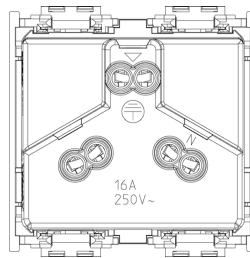

## IDEA: 2P+E 16A Chinese SICURY outlet grey

**16254**

Wiring devices / Traditional wiring devices / IDEA / Devices

### **2P+E 16A Chinese SICURY outlet grey**

2P+E 16 A 250 V~ SICURY socket outlet, Chinese standard, grey - 2 modules

3 - Active

20 NR

3D

- **Class group:** Domestic switching devices
- **Class:** Socket outlet
- **Model:** Other
- **Number of units:** 1
- **Number of modules (module system):** 2
- **Number of socket outlets switchable:** 0
- **Imprint/indication:** None
- **Connection type:** Screwed terminal
- **With hinged lid:** No
- **With enhanced contact protection:** Yes
- **Label space/information surface:** Yes
- **Colour:** Grey
- **RAL-number (similar):** 7015
- **Metallic colour:** No
- **Transparent:** No
- **Lockable:** No
- **Eject-mechanism:** No
- **Insulated mounting:** No
- **With function lighting:** No
- **With orientation lighting:** No
- **Over voltage protection:** No
- **Fault current protection:** No
- **With miniature fuse:** No
- **Special power supply:** Other
- **Mounting method:** Flush-mounted
- **Type of fastening:** Snap mounting (engagement)
- **Material:** Plastic
- **Material quality:** Thermoplastic
- **Halogen free:** Yes
- **Surface protection:** Untreated
- **Surface finishing:** Matt
- **With loop through function:** No
- **With on/off switch:** No
- **Rotated central insert:** No
- **Nominal current:** 16 A
- **Nominal voltage:** 250 V
- **Frequency:** 50,00 - 60,00 HZ
- **Suitable for degree of protection (IP):** IP20
- **Impact strength:** Other
- **Device width:** 24,80 mm
- **Device height:** 50,10 mm
- **Device depth:** 37,50 mm

• 15. CCC - China ([download](#))

• 37. Marking - Morocco

8007352245082  
1 NR  
5.1x4.3x5.3 [cm]  
44.87 [g]

8007352245099  
20 NR  
26.9x11.6x9 [cm]  
973.87 [g]

8007352678897  
240 NR  
38x28.4x35.5 [cm]  
11,685 [g]