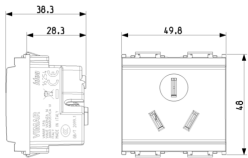

## IDEA: 2P+E 16A Chinese SICURY outlet grey

**16254**

Wiring devices / Traditional wiring devices / IDEA / Devices

### **2P+E 16A Chinese SICURY outlet grey**

2P+E 16 A 250 V~ SICURY socket outlet, Chinese standard, grey - 2 modules

3 - Active

20 NR

3D

- **Class group:** Domestic switching devices
- **Class:** Socket outlet
- **Model:** Other
- **Number of units:** 1
- **Number of modules (module system):** 2
- **Number of socket outlets switchable:** 0
- **Imprint/indication:** None
- **Connection type:** Screwed terminal
- **With hinged lid:** No
- **With enhanced contact protection:** Yes
- **Label space/information surface:** Yes
- **Colour:** Grey
- **RAL-number (similar):** 7015
- **Metallic colour:** No
- **Transparent:** No
- **Lockable:** No
- **Eject-mechanism:** No
- **Insulated mounting:** No
- **With function lighting:** No
- **With orientation lighting:** No
- **Over voltage protection:** No
- **Fault current protection:** No
- **With miniature fuse:** No
- **Special power supply:** Other
- **Mounting method:** Flush-mounted
- **Type of fastening:** Snap mounting (engagement)
- **Material:** Plastic
- **Material quality:** Thermoplastic
- **Halogen free:** Yes
- **Surface protection:** Untreated
- **Surface finishing:** Matt
- **With loop through function:** No
- **With on/off switch:** No
- **Rotated central insert:** No
- **Nominal current:** 16 A
- **Nominal voltage:** 250 V
- **Frequency:** 50,00 - 60,00 HZ
- **Suitable for degree of protection (IP):** IP20
- **Impact strength:** Other
- **Device width:** 24,80 mm
- **Device height:** 50,10 mm
- **Device depth:** 37,50 mm

• 15. CCC - China ([download](#))

• 37. Marking - Morocco

8007352245082  
1 NR  
5.1x4.3x5.3 [cm]  
44.87 [g]

8007352245099  
20 NR  
26.9x11.6x9 [cm]  
973.87 [g]

8007352678897  
240 NR  
38x28.4x35.5 [cm]  
11,685 [g]