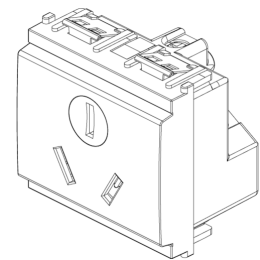

## IDEA: 2P+E 16A Chinese SICURY outlet grey

**16254**

Wiring devices / Traditional wiring devices / IDEA / Devices

### **2P+E 16A Chinese SICURY outlet grey**

2P+E 16 A 250 V~ SICURY socket outlet, Chinese standard, grey - 2 modules

3 - Active

20 NR

3D

- **Class group:** Domestic switching devices
- **Class:** Socket outlet
- **Model:** Other
- **Number of units:** 1
- **Number of modules (module system):** 2
- **Number of socket outlets switchable:** 0
- **Imprint/indication:** None
- **Connection type:** Screwed terminal
- **With hinged lid:** No
- **With enhanced contact protection:** Yes
- **Label space/information surface:** Yes
- **Colour:** Grey
- **RAL-number (similar):** 7015
- **Metallic colour:** No
- **Transparent:** No
- **Lockable:** No
- **Eject-mechanism:** No
- **Insulated mounting:** No
- **With function lighting:** No
- **With orientation lighting:** No
- **Over voltage protection:** No
- **Fault current protection:** No
- **With miniature fuse:** No
- **Special power supply:** Other
- **Mounting method:** Flush-mounted
- **Type of fastening:** Snap mounting (engagement)
- **Material:** Plastic
- **Material quality:** Thermoplastic
- **Halogen free:** Yes
- **Surface protection:** Untreated
- **Surface finishing:** Matt
- **With loop through function:** No
- **With on/off switch:** No
- **Rotated central insert:** No
- **Nominal current:** 16 A
- **Nominal voltage:** 250 V
- **Frequency:** 50,00 - 60,00 HZ
- **Suitable for degree of protection (IP):** IP20
- **Impact strength:** Other
- **Device width:** 24,80 mm
- **Device height:** 50,10 mm
- **Device depth:** 37,50 mm