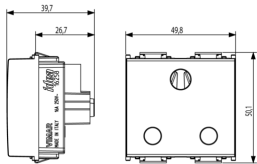

IDEA: 2P+E 16A English SICURY outlet white

16258.B

Wiring devices / Traditional wiring devices / IDEA / Devices

2P+E 16A English SICURY outlet white

2P+E 16 A 250 V~ SICURY socket outlet, English standard, white - 2 modules

3 - Active

20 NR

3D

- **Class group:** Domestic switching devices
- **Class:** Socket outlet
- **Model:** British Standard
- **Number of units:** 1
- **Number of modules (module system):** 2
- **Number of socket outlets switchable:** 0
- **Imprint/indication:** None
- **Connection type:** Screwed terminal
- **With hinged lid:** No
- **With enhanced contact protection:** Yes
- **Label space/information surface:** Yes
- **Colour:** White
- **RAL-number (similar):** 9001
- **Metallic colour:** No
- **Transparent:** No
- **Lockable:** No
- **Eject-mechanism:** No
- **Insulated mounting:** No
- **With function lighting:** No
- **Over voltage protection:** No
- **Fault current protection:** No
- **Mounting method:** Flush-mounted
- **Material:** Plastic
- **Material quality:** Thermoplastic
- **Halogen free:** Yes
- **Surface protection:** Untreated
- **Surface finishing:** Matt
- **With loop through function:** No
- **With on/off switch:** No
- **Rotated central insert:** No
- **Nominal current:** 16 A
- **Nominal voltage:** 250 V
- **Frequency:** 50,00 - 60,00 HZ
- **Suitable for degree of protection (IP):** IP20
- **Impact strength:** Other
- **Device width:** 24,80 mm
- **Device height:** 50,10 mm
- **Device depth:** 37,50 mm
- 00. CE Marking - EU
- 10. EAC Eurasian Customs Union
- 37. Marking - Morocco
- 43. UKCA mark - Great Britain
- 99. WEEE Directive ([download](#))

8 007352 115262
 8007352115262
 1 NR
 5.1x4.3x5.3 [cm]
 51.6 [g]

8 007352 115279
 8007352115279
 20 NR
 26.9x11.6x9 [cm]
 1,100.07 [g]