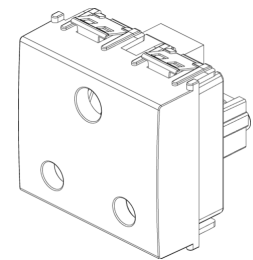

IDEA: 2P+E 16A English SICURY outlet white

16258.B

Wiring devices / Traditional wiring devices / IDEA / Devices

2P+E 16A English SICURY outlet white

2P+E 16 A 250 V~ SICURY socket outlet, English standard, white - 2 modules

3 - Active

20 NR

3D

- **Class group:** Domestic switching devices
- **Class:** Socket outlet
- **Model:** British Standard
- **Number of units:** 1
- **Number of modules (module system):** 2
- **Number of socket outlets switchable:** 0
- **Imprint/indication:** None
- **Connection type:** Screwed terminal
- **With hinged lid:** No
- **With enhanced contact protection:** Yes
- **Label space/information surface:** Yes
- **Colour:** White
- **RAL-number (similar):** 9001
- **Metallic colour:** No
- **Transparent:** No
- **Lockable:** No
- **Eject-mechanism:** No
- **Insulated mounting:** No
- **With function lighting:** No
- **Over voltage protection:** No
- **Fault current protection:** No
- **Mounting method:** Flush-mounted
- **Material:** Plastic
- **Material quality:** Thermoplastic
- **Halogen free:** Yes
- **Surface protection:** Untreated
- **Surface finishing:** Matt
- **With loop through function:** No
- **With on/off switch:** No
- **Rotated central insert:** No
- **Nominal current:** 16 A
- **Nominal voltage:** 250 V
- **Frequency:** 50,00 - 60,00 HZ
- **Suitable for degree of protection (IP):** IP20
- **Impact strength:** Other
- **Device width:** 24,80 mm
- **Device height:** 50,10 mm
- **Device depth:** 37,50 mm
- 00. CE Marking - EU
- 10. EAC Eurasian Customs Union
- 37. Marking - Morocco
- 43. UKCA mark - Great Britain
- 99. WEEE Directive ([download](#))

8 007352 115262
 8007352115262
 1 NR
 5.1x4.3x5.3 [cm]
 51.6 [g]

8 007352 115279
 8007352115279
 20 NR
 26.9x11.6x9 [cm]
 1,100.07 [g]