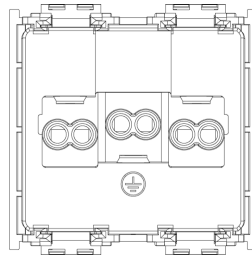

IDEA: 2P+E 16A English SICURY outlet white

16258.B

Wiring devices / Traditional wiring devices / IDEA / Devices

2P+E 16A English SICURY outlet white

2P+E 16 A 250 V~ SICURY socket outlet, English standard, white - 2 modules

3 - Active

20 NR

3D

- **Class group:** Domestic switching devices
- **Class:** Socket outlet
- **Model:** British Standard
- **Number of units:** 1
- **Number of modules (module system):** 2
- **Number of socket outlets switchable:** 0
- **Imprint/indication:** None
- **Connection type:** Screwed terminal
- **With hinged lid:** No
- **With enhanced contact protection:** Yes
- **Label space/information surface:** Yes
- **Colour:** White
- **RAL-number (similar):** 9001
- **Metallic colour:** No
- **Transparent:** No
- **Lockable:** No
- **Eject-mechanism:** No
- **Insulated mounting:** No
- **With function lighting:** No
- **Over voltage protection:** No
- **Fault current protection:** No
- **Mounting method:** Flush-mounted
- **Material:** Plastic
- **Material quality:** Thermoplastic
- **Halogen free:** Yes
- **Surface protection:** Untreated
- **Surface finishing:** Matt
- **With loop through function:** No
- **With on/off switch:** No
- **Rotated central insert:** No
- **Nominal current:** 16 A
- **Nominal voltage:** 250 V
- **Frequency:** 50,00 - 60,00 HZ
- **Suitable for degree of protection (IP):** IP20
- **Impact strength:** Other
- **Device width:** 24,80 mm
- **Device height:** 50,10 mm
- **Device depth:** 37,50 mm
- 00. CE Marking - EU
- 10. EAC Eurasian Customs Union
- 37. Marking - Morocco
- 43. UKCA mark - Great Britain
- 99. WEEE Directive ([download](#))

8 007352 115262
 8007352115262
 1 NR
 5.1x4.3x5.3 [cm]
 51.6 [g]

8 007352 115279
 8007352115279
 20 NR
 26.9x11.6x9 [cm]
 1,100.07 [g]