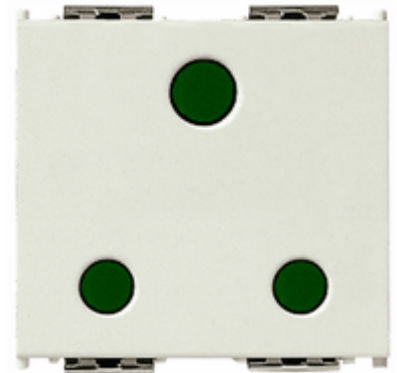

IDEA: 2P+E 16A English SICURY outlet white

16258.B

Wiring devices / Traditional wiring devices / IDEA / Devices

2P+E 16A English SICURY outlet white

2P+E 16 A 250 V~ SICURY socket outlet, English standard, white - 2 modules

3 - Active

20 NR

3D

- **Class group:** Domestic switching devices
- **Class:** Socket outlet
- **Model:** British Standard
- **Number of units:** 1
- **Number of modules (module system):** 2
- **Number of socket outlets switchable:** 0
- **Imprint/indication:** None
- **Connection type:** Screwed terminal
- **With hinged lid:** No
- **With enhanced contact protection:** Yes
- **Label space/information surface:** Yes
- **Colour:** White
- **RAL-number (similar):** 9001
- **Metallic colour:** No
- **Transparent:** No
- **Lockable:** No
- **Eject-mechanism:** No
- **Insulated mounting:** No
- **With function lighting:** No
- **Over voltage protection:** No
- **Fault current protection:** No
- **Mounting method:** Flush-mounted
- **Material:** Plastic
- **Material quality:** Thermoplastic
- **Halogen free:** Yes
- **Surface protection:** Untreated
- **Surface finishing:** Matt
- **With loop through function:** No
- **With on/off switch:** No
- **Rotated central insert:** No
- **Nominal current:** 16 A
- **Nominal voltage:** 250 V
- **Frequency:** 50,00 - 60,00 HZ
- **Suitable for degree of protection (IP):** IP20
- **Impact strength:** Other
- **Device width:** 24,80 mm
- **Device height:** 50,10 mm
- **Device depth:** 37,50 mm
- 00. CE Marking - EU
- 10. EAC Eurasian Customs Union
- 37. Marking - Morocco
- 43. UKCA mark - Great Britain
- 99. WEEE Directive ([download](#))

8 007352 115262
 8007352115262
 1 NR
 5.1x4.3x5.3 [cm]
 51.6 [g]

8 007352 115279
 8007352115279
 20 NR
 26.9x11.6x9 [cm]
 1,100.07 [g]