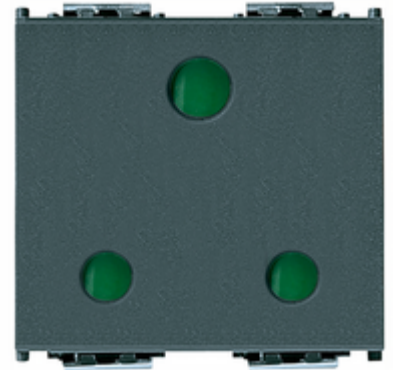

IDEA: 2P+E 16A English SICURY outlet grey

16258

Wiring devices / Traditional wiring devices / IDEA / Devices

2P+E 16A English SICURY outlet grey

2P+E 16 A 250 V~ SICURY socket outlet, English standard, grey - 2 modules

3 - Active

20 NR

3D

- **Class group:** Domestic switching devices
- **Class:** Socket outlet
- **Model:** British Standard
- **Number of units:** 1
- **Number of modules (module system):** 2
- **Number of socket outlets switchable:** 0
- **Imprint/indication:** None
- **Connection type:** Screwed terminal
- **With hinged lid:** No
- **With enhanced contact protection:** Yes
- **Label space/information surface:** Yes
- **Colour:** Grey
- **RAL-number (similar):** 7015
- **Metallic colour:** No
- **Transparent:** No
- **Lockable:** No
- **Eject-mechanism:** No
- **Insulated mounting:** No
- **With function lighting:** No
- **Over voltage protection:** No
- **Fault current protection:** No
- **Mounting method:** Flush-mounted
- **Material:** Plastic
- **Material quality:** Thermoplastic
- **Halogen free:** Yes
- **Surface protection:** Untreated
- **Surface finishing:** Matt
- **With loop through function:** No
- **With on/off switch:** No
- **Rotated central insert:** No
- **Nominal current:** 16 A
- **Nominal voltage:** 250 V
- **Frequency:** 50,00 - 60,00 HZ
- **Suitable for degree of protection (IP):** IP20
- **Impact strength:** Other
- **Device width:** 24,80 mm
- **Device height:** 50,10 mm
- **Device depth:** 37,50 mm
- 00. CE Marking - EU
- 10. EAC Eurasian Customs Union
- 37. Marking - Morocco
- 43. UKCA mark - Great Britain
- 99. WEEE Directive ([download](#))