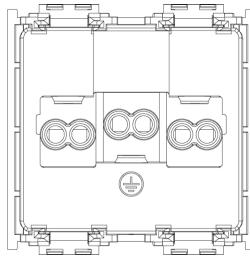

IDEA: 2P+E 16A English SICURY outlet grey

16258

Wiring devices / Traditional wiring devices / IDEA / Devices

2P+E 16A English SICURY outlet grey

2P+E 16 A 250 V~ SICURY socket outlet, English standard, grey - 2 modules

3 - Active

20 NR

3D

- **Class group:** Domestic switching devices
- **Class:** Socket outlet
- **Model:** British Standard
- **Number of units:** 1
- **Number of modules (module system):** 2
- **Number of socket outlets switchable:** 0
- **Imprint/indication:** None
- **Connection type:** Screwed terminal
- **With hinged lid:** No
- **With enhanced contact protection:** Yes
- **Label space/information surface:** Yes
- **Colour:** Grey
- **RAL-number (similar):** 7015
- **Metallic colour:** No
- **Transparent:** No
- **Lockable:** No
- **Eject-mechanism:** No
- **Insulated mounting:** No
- **With function lighting:** No
- **Over voltage protection:** No
- **Fault current protection:** No
- **Mounting method:** Flush-mounted
- **Material:** Plastic
- **Material quality:** Thermoplastic
- **Halogen free:** Yes
- **Surface protection:** Untreated
- **Surface finishing:** Matt
- **With loop through function:** No
- **With on/off switch:** No
- **Rotated central insert:** No
- **Nominal current:** 16 A
- **Nominal voltage:** 250 V
- **Frequency:** 50,00 - 60,00 HZ
- **Suitable for degree of protection (IP):** IP20
- **Impact strength:** Other
- **Device width:** 24,80 mm
- **Device height:** 50,10 mm
- **Device depth:** 37,50 mm
- 00. CE Marking - EU
- 10. EAC Eurasian Customs Union
- 37. Marking - Morocco
- 43. UKCA mark - Great Britain
- 99. WEEE Directive ([download](#))

8007352115248
1 NR
5.1x4.3x5.3 [cm]
51.67 [g]

8007352115255
20 NR
26.9x11.6x9 [cm]
1,111.07 [g]