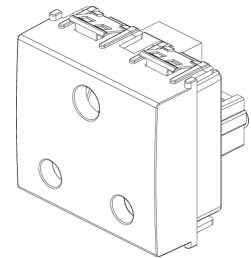

IDEA: 2P+E 16A English SICURY outlet grey

16258

Wiring devices / Traditional wiring devices / IDEA / Devices

2P+E 16A English SICURY outlet grey

2P+E 16 A 250 V~ SICURY socket outlet, English standard, grey - 2 modules

3 - Active

20 NR

3D

- **Class group:** Domestic switching devices
- **Class:** Socket outlet
- **Model:** British Standard
- **Number of units:** 1
- **Number of modules (module system):** 2
- **Number of socket outlets switchable:** 0
- **Imprint/indication:** None
- **Connection type:** Screwed terminal
- **With hinged lid:** No
- **With enhanced contact protection:** Yes
- **Label space/information surface:** Yes
- **Colour:** Grey
- **RAL-number (similar):** 7015
- **Metallic colour:** No
- **Transparent:** No
- **Lockable:** No
- **Eject-mechanism:** No
- **Insulated mounting:** No
- **With function lighting:** No
- **Over voltage protection:** No
- **Fault current protection:** No
- **Mounting method:** Flush-mounted
- **Material:** Plastic
- **Material quality:** Thermoplastic
- **Halogen free:** Yes
- **Surface protection:** Untreated
- **Surface finishing:** Matt
- **With loop through function:** No
- **With on/off switch:** No
- **Rotated central insert:** No
- **Nominal current:** 16 A
- **Nominal voltage:** 250 V
- **Frequency:** 50,00 - 60,00 HZ
- **Suitable for degree of protection (IP):** IP20
- **Impact strength:** Other
- **Device width:** 24,80 mm
- **Device height:** 50,10 mm
- **Device depth:** 37,50 mm
- 00. CE Marking - EU
- 10. EAC Eurasian Customs Union
- 37. Marking - Morocco
- 43. UKCA mark - Great Britain
- 99. WEEE Directive ([download](#))