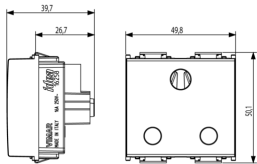

IDEA: 2P+E 16A English SICURY outlet grey

16258

Wiring devices / Traditional wiring devices / IDEA / Devices

2P+E 16A English SICURY outlet grey

2P+E 16 A 250 V~ SICURY socket outlet, English standard, grey - 2 modules

3 - Active

20 NR

3D

- **Class group:** Domestic switching devices
- **Class:** Socket outlet
- **Model:** British Standard
- **Number of units:** 1
- **Number of modules (module system):** 2
- **Number of socket outlets switchable:** 0
- **Imprint/indication:** None
- **Connection type:** Screwed terminal
- **With hinged lid:** No
- **With enhanced contact protection:** Yes
- **Label space/information surface:** Yes
- **Colour:** Grey
- **RAL-number (similar):** 7015
- **Metallic colour:** No
- **Transparent:** No
- **Lockable:** No
- **Eject-mechanism:** No
- **Insulated mounting:** No
- **With function lighting:** No
- **Over voltage protection:** No
- **Fault current protection:** No
- **Mounting method:** Flush-mounted
- **Material:** Plastic
- **Material quality:** Thermoplastic
- **Halogen free:** Yes
- **Surface protection:** Untreated
- **Surface finishing:** Matt
- **With loop through function:** No
- **With on/off switch:** No
- **Rotated central insert:** No
- **Nominal current:** 16 A
- **Nominal voltage:** 250 V
- **Frequency:** 50,00 - 60,00 HZ
- **Suitable for degree of protection (IP):** IP20
- **Impact strength:** Other
- **Device width:** 24,80 mm
- **Device height:** 50,10 mm
- **Device depth:** 37,50 mm
- 00. CE Marking - EU
- 10. EAC Eurasian Customs Union
- 37. Marking - Morocco
- 43. UKCA mark - Great Britain
- 99. WEEE Directive ([download](#))

8007352115248
1 NR
5.1x4.3x5.3 [cm]
51.67 [g]

8007352115255
20 NR
26.9x11.6x9 [cm]
1,111.07 [g]